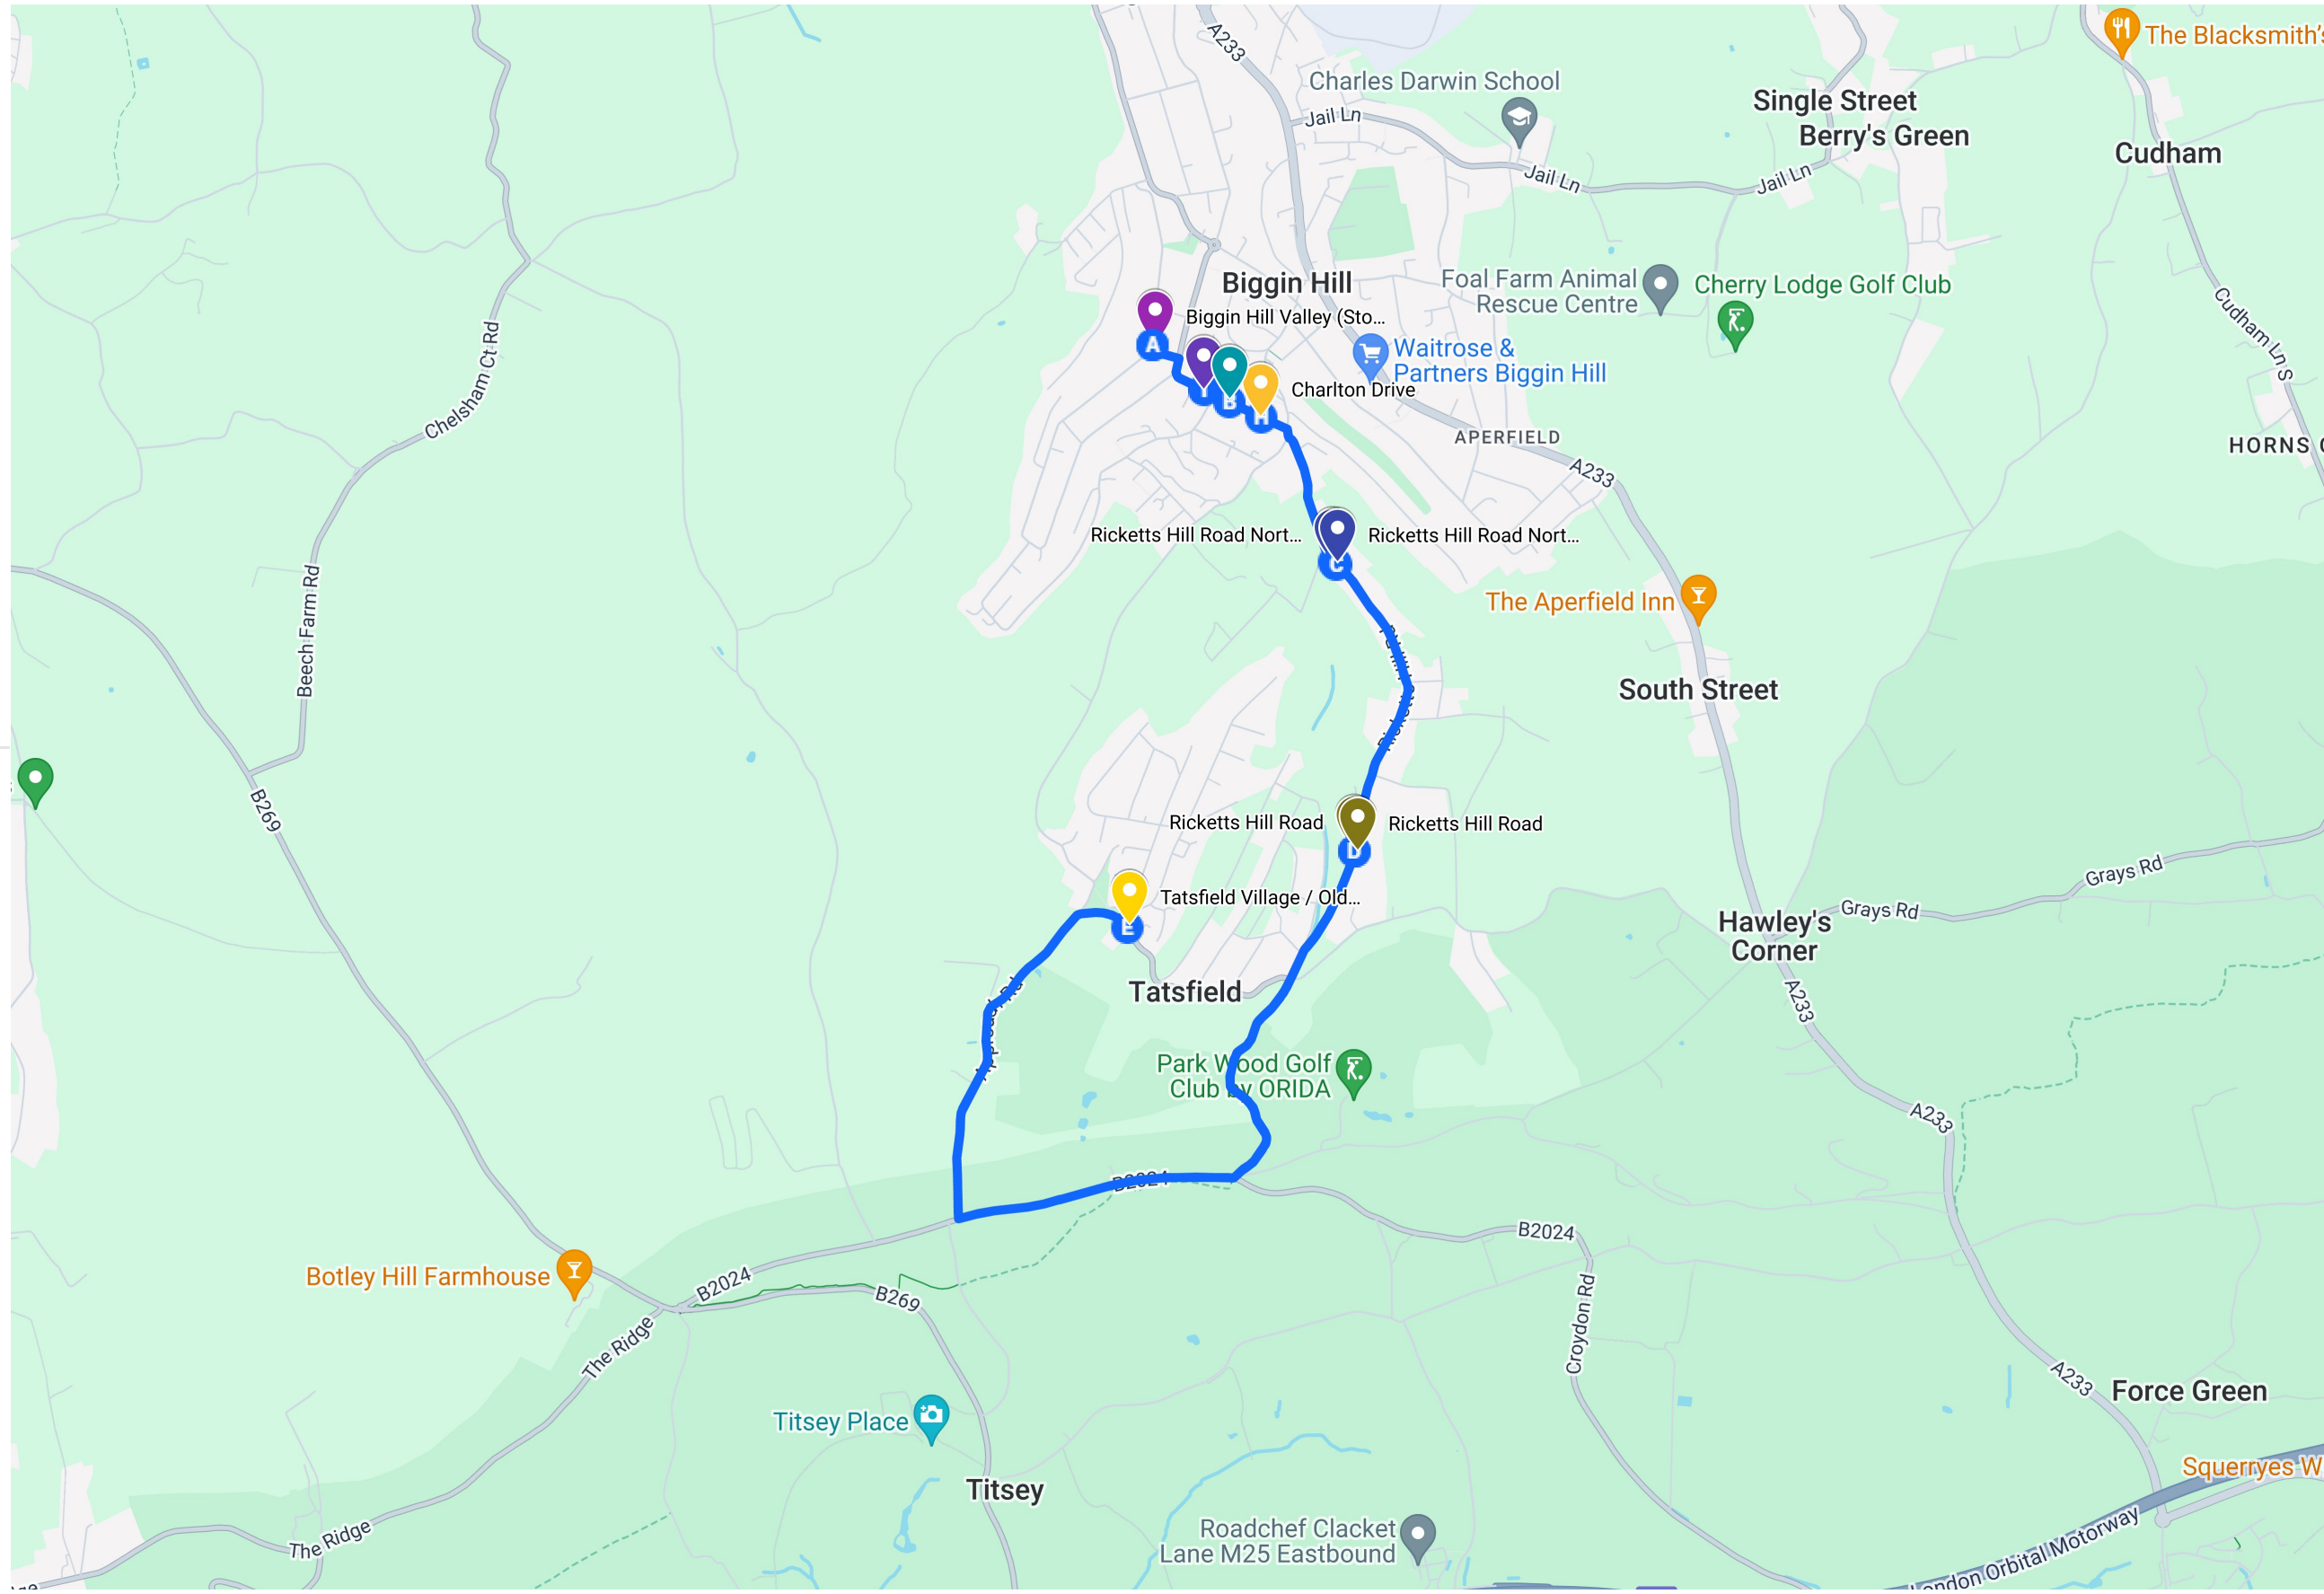

464 Shuttle

Route 464E Shuttle Tadsfield

-  Ricketts Hill Road North
-  Ricketts Hill Road
-  Biggin Hill Valley (Stop A)
-  Swievelands Road (Stop F)
-  Tatsfield Village / Old Ship
-  Charlton Drive
-  Swievelands Road (Stop H)

Directions from Biggin Hill Valley (Stop A) to Biggin Hill Valley (Stop A)

-  Biggin Hill Valley (Stop A)
-  Swievelands Road (Stop F)
-  Ricketts Hill Road North
-  Ricketts Hill Road
-  Tatsfield Village / Old Ship
-  Ricketts Hill Road
-  Ricketts Hill Road North
-  Charlton Drive
-  Swievelands Road (Stop H)
- 

Route 464 replacement service