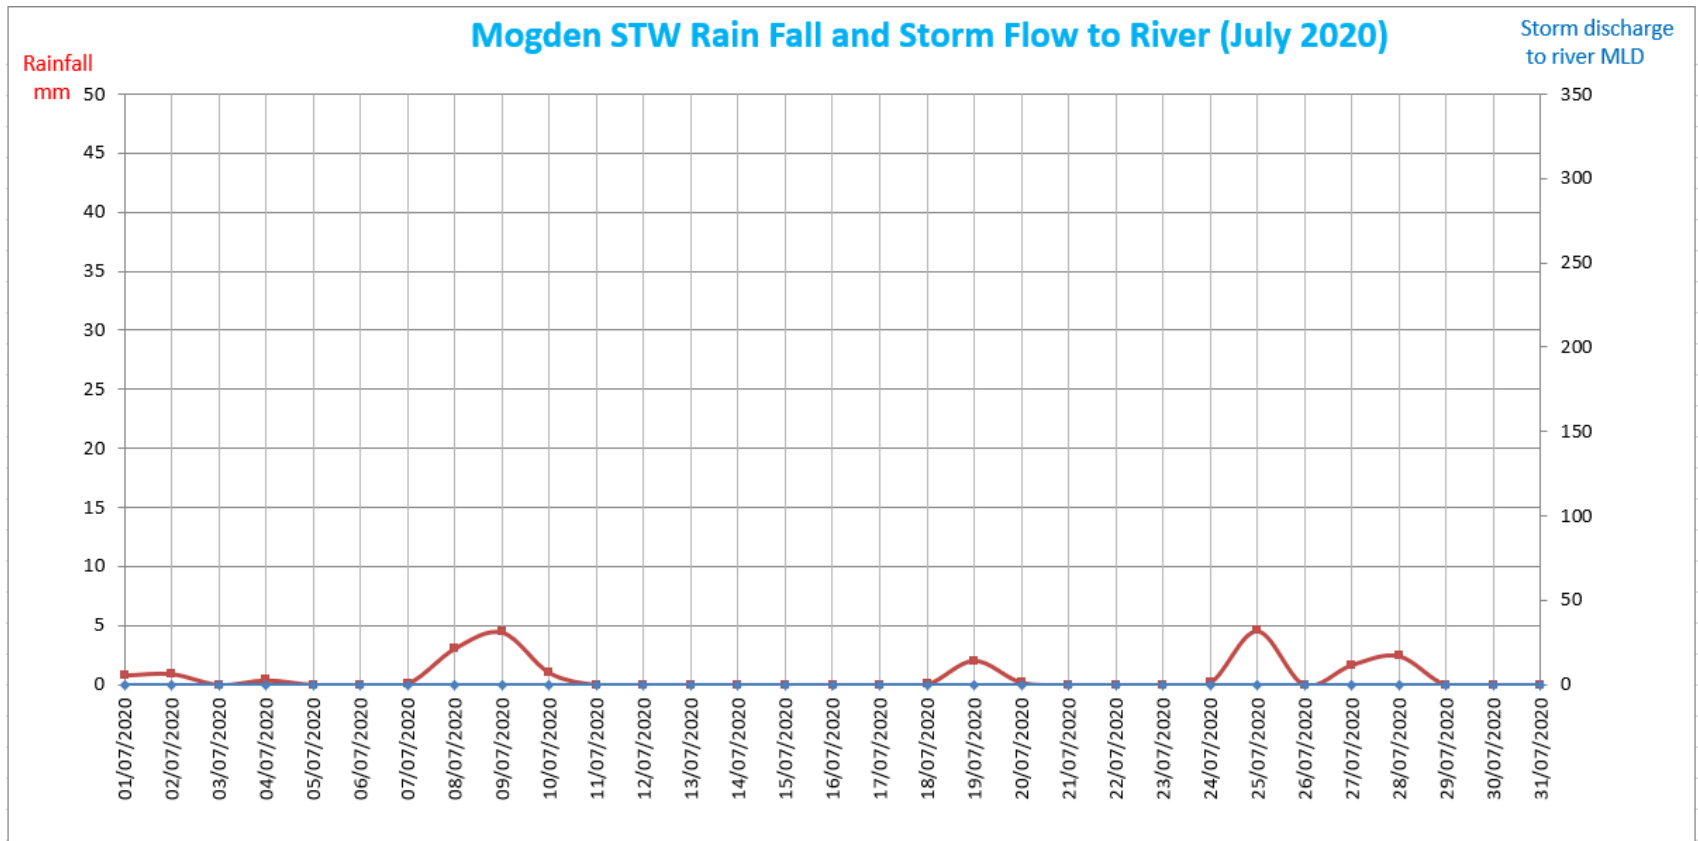

December 2020

November 2020

October 2020

September 2020

August 2020

July 2020

June 2020

Mogden STW Rain Fall and Storm Flow to River (June 2020)

May 2020

April 2020

March 2020

February 2020

January 2020