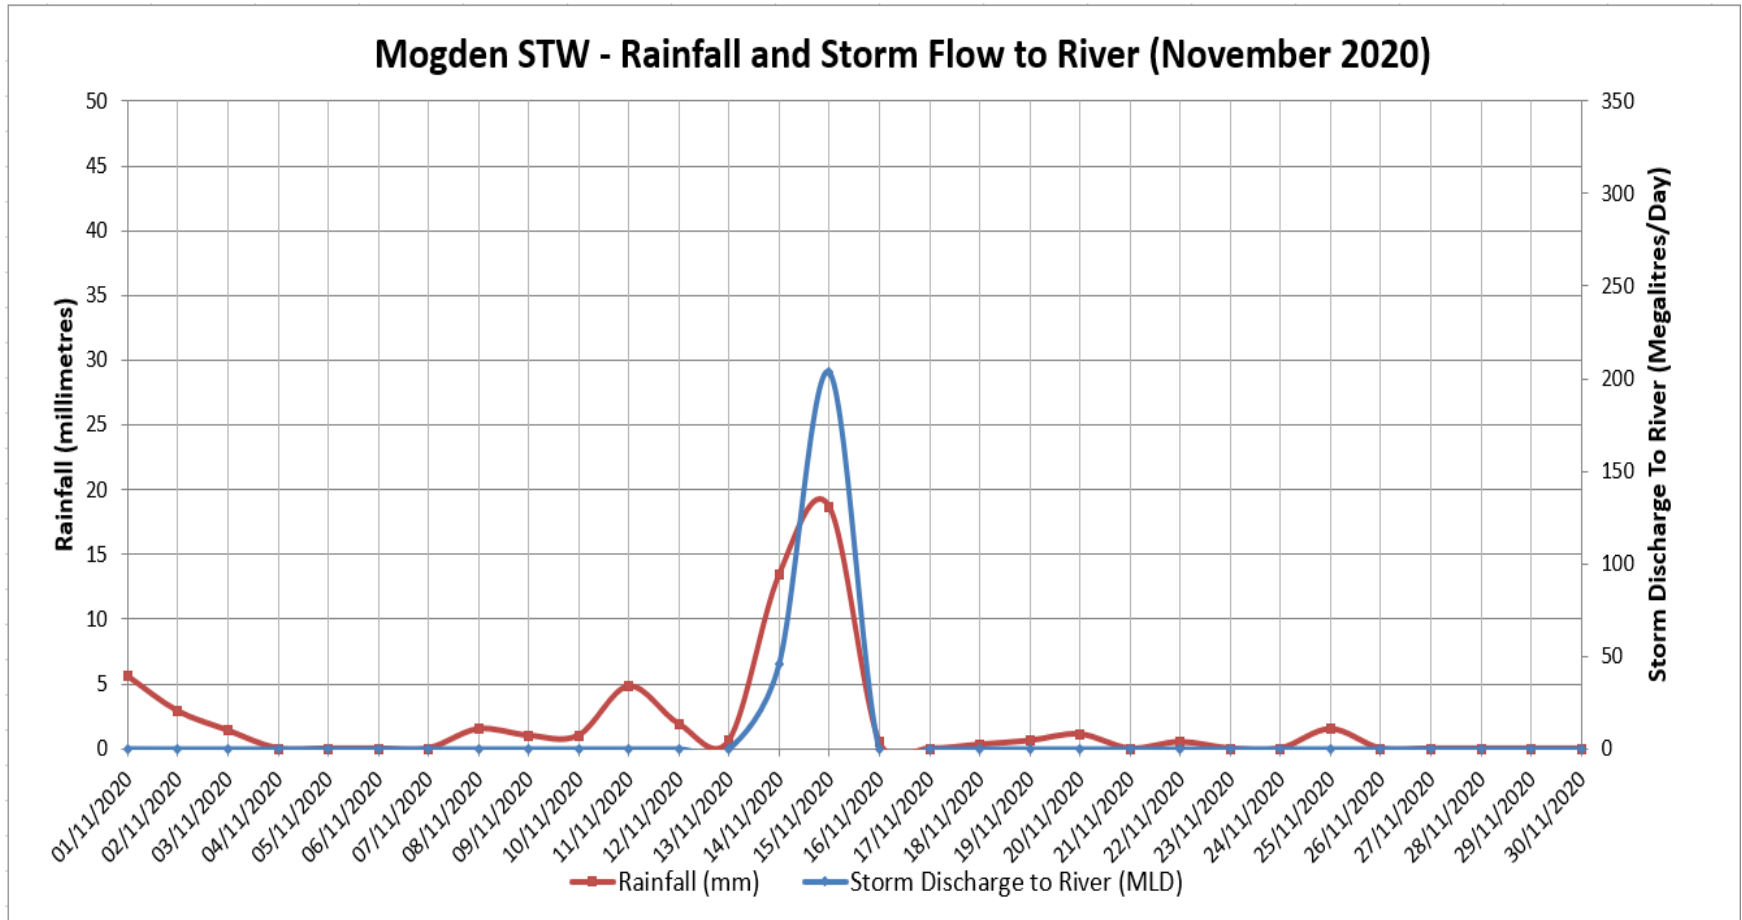

December 2020

November 2020

October 2020

September 2020

August 2020

July 2020

June 2020

Mogden STW Rain Fall and Storm Flow to River (June 2020)

May 2020

April 2020

March 2020

February 2020

January 2020