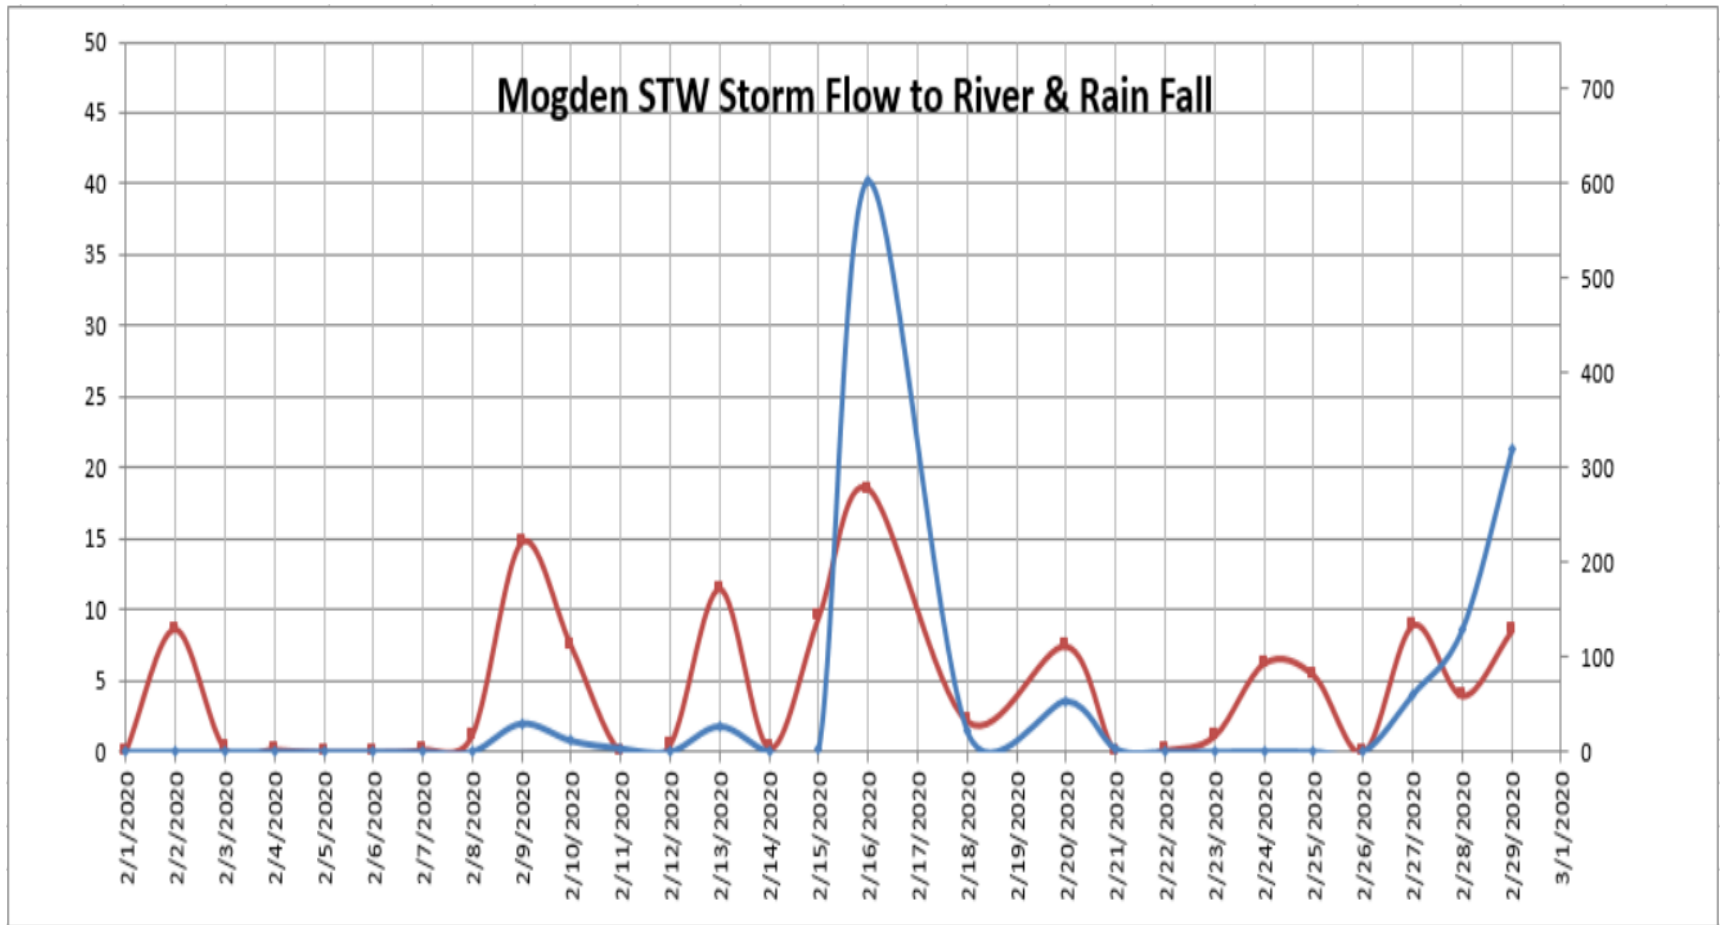

December 2020

November 2020

October 2020

September 2020

August 2020

July 2020

June 2020

Mogden STW Rain Fall and Storm Flow to River (June 2020)

May 2020

April 2020

March 2020

February 2020

January 2020