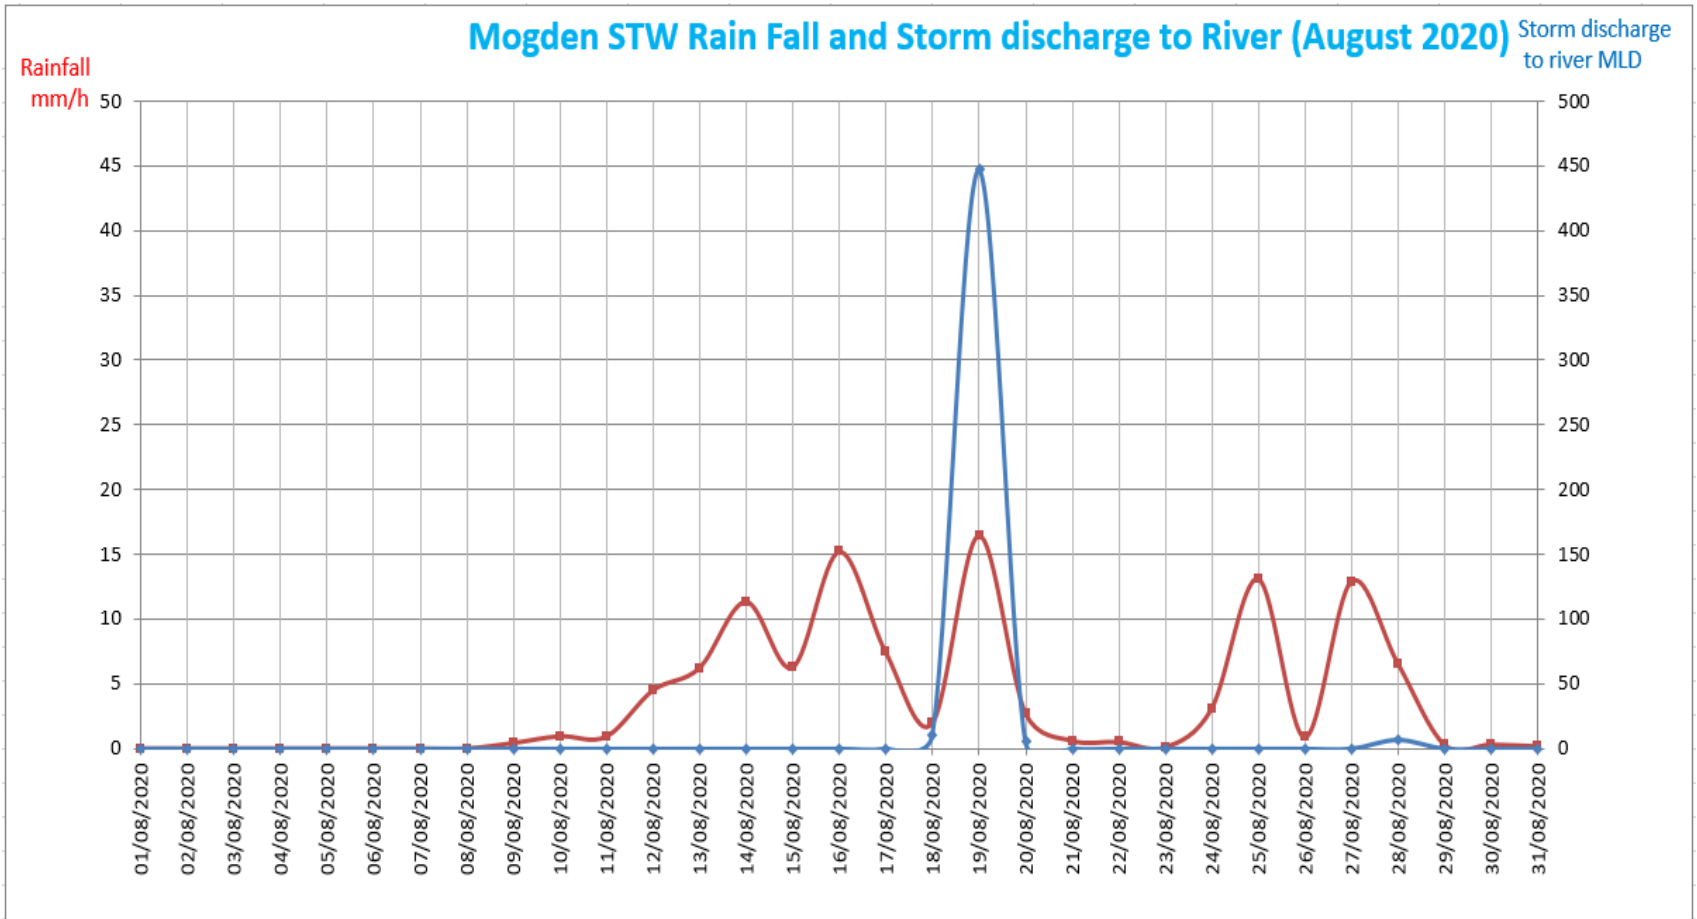

December 2020

November 2020

October 2020

September 2020

August 2020

July 2020

June 2020

Mogden STW Rain Fall and Storm Flow to River (June 2020)

May 2020

April 2020

March 2020

February 2020

January 2020