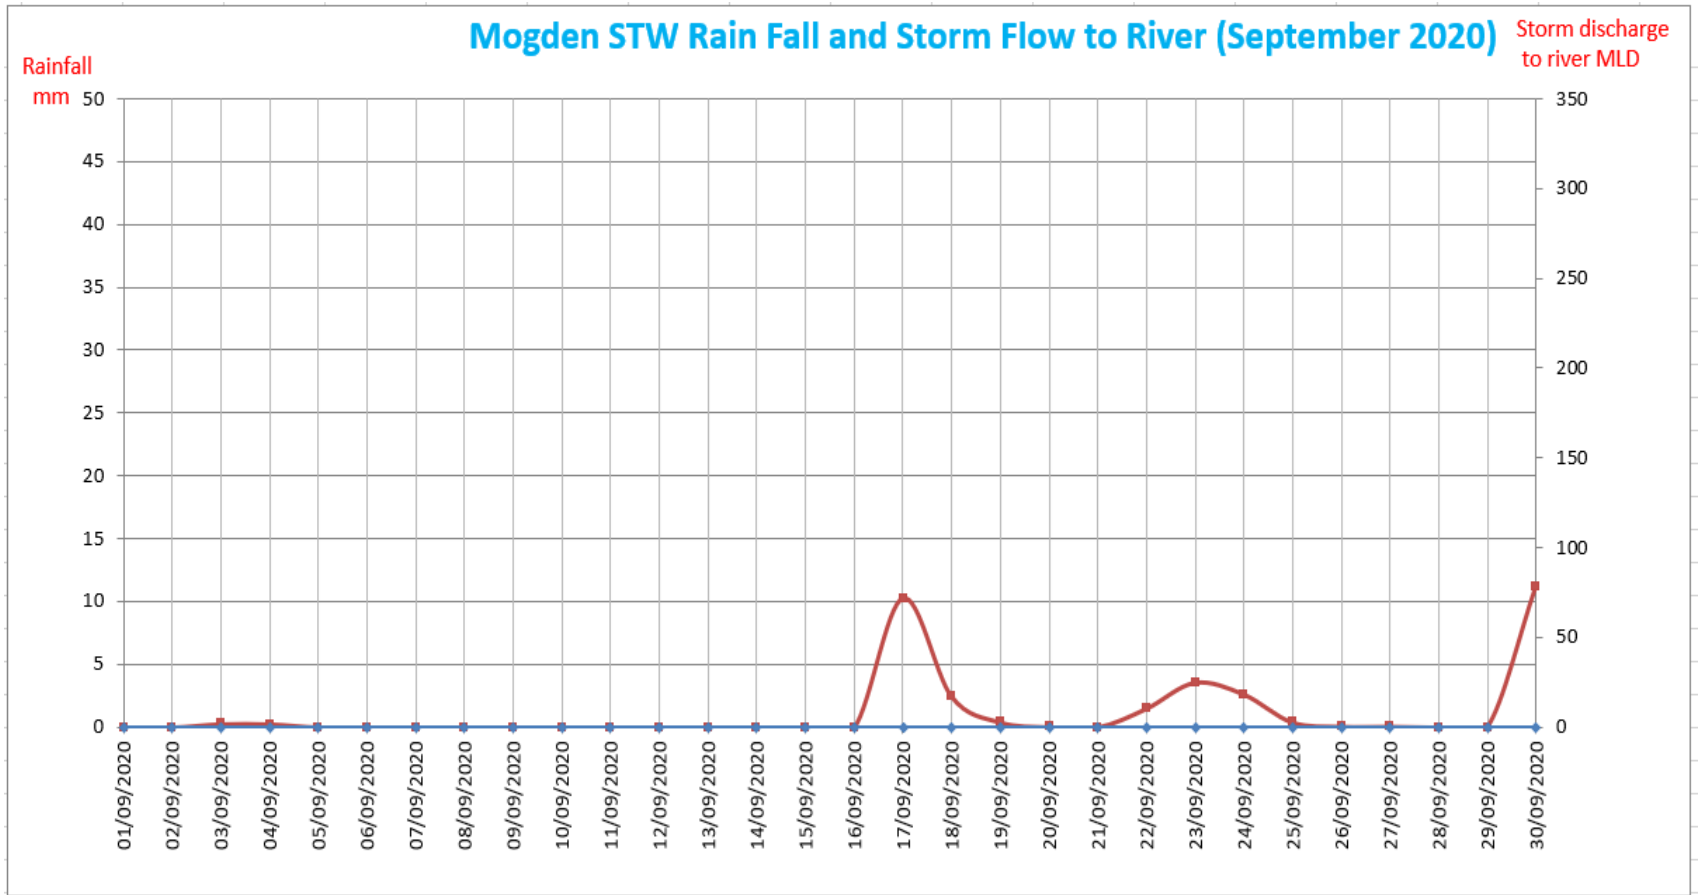

December 2020

November 2020

October 2020

September 2020

August 2020

July 2020

June 2020

Mogden STW Rain Fall and Storm Flow to River (June 2020)

May 2020

April 2020

March 2020

February 2020

January 2020