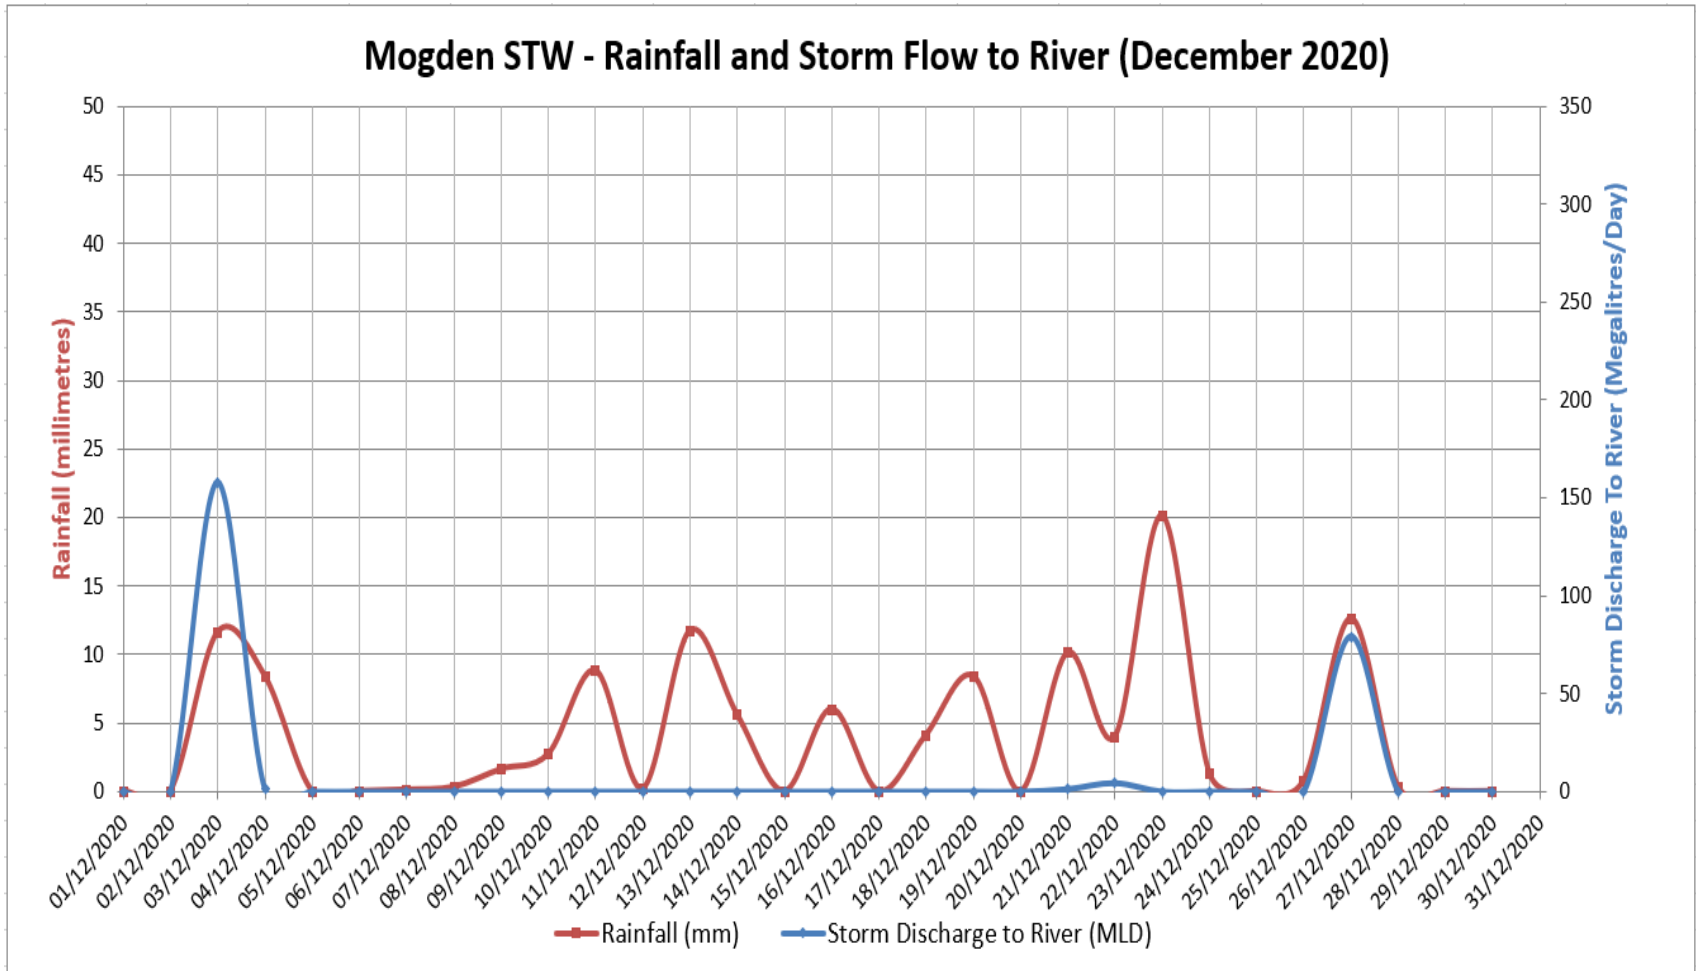

December 2020

November 2020

October 2020

September 2020

August 2020

July 2020

June 2020

Mogden STW Rain Fall and Storm Flow to River (June 2020)

May 2020

April 2020

March 2020

February 2020

January 2020