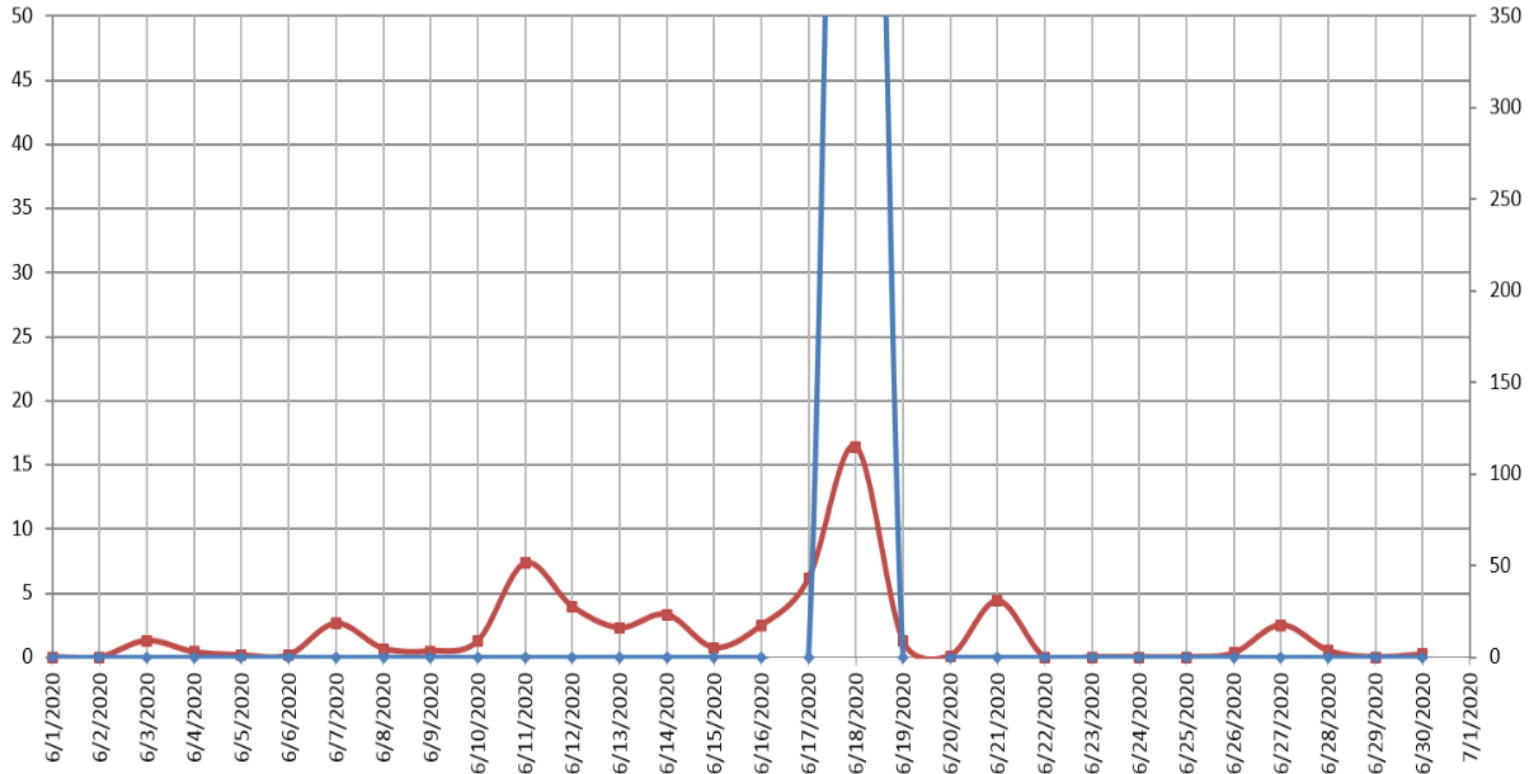

December 2020

November 2020

October 2020

September 2020

August 2020

July 2020

June 2020

Mogden STW Rain Fall and Storm Flow to River (June 2020)

May 2020

April 2020

March 2020

February 2020

January 2020