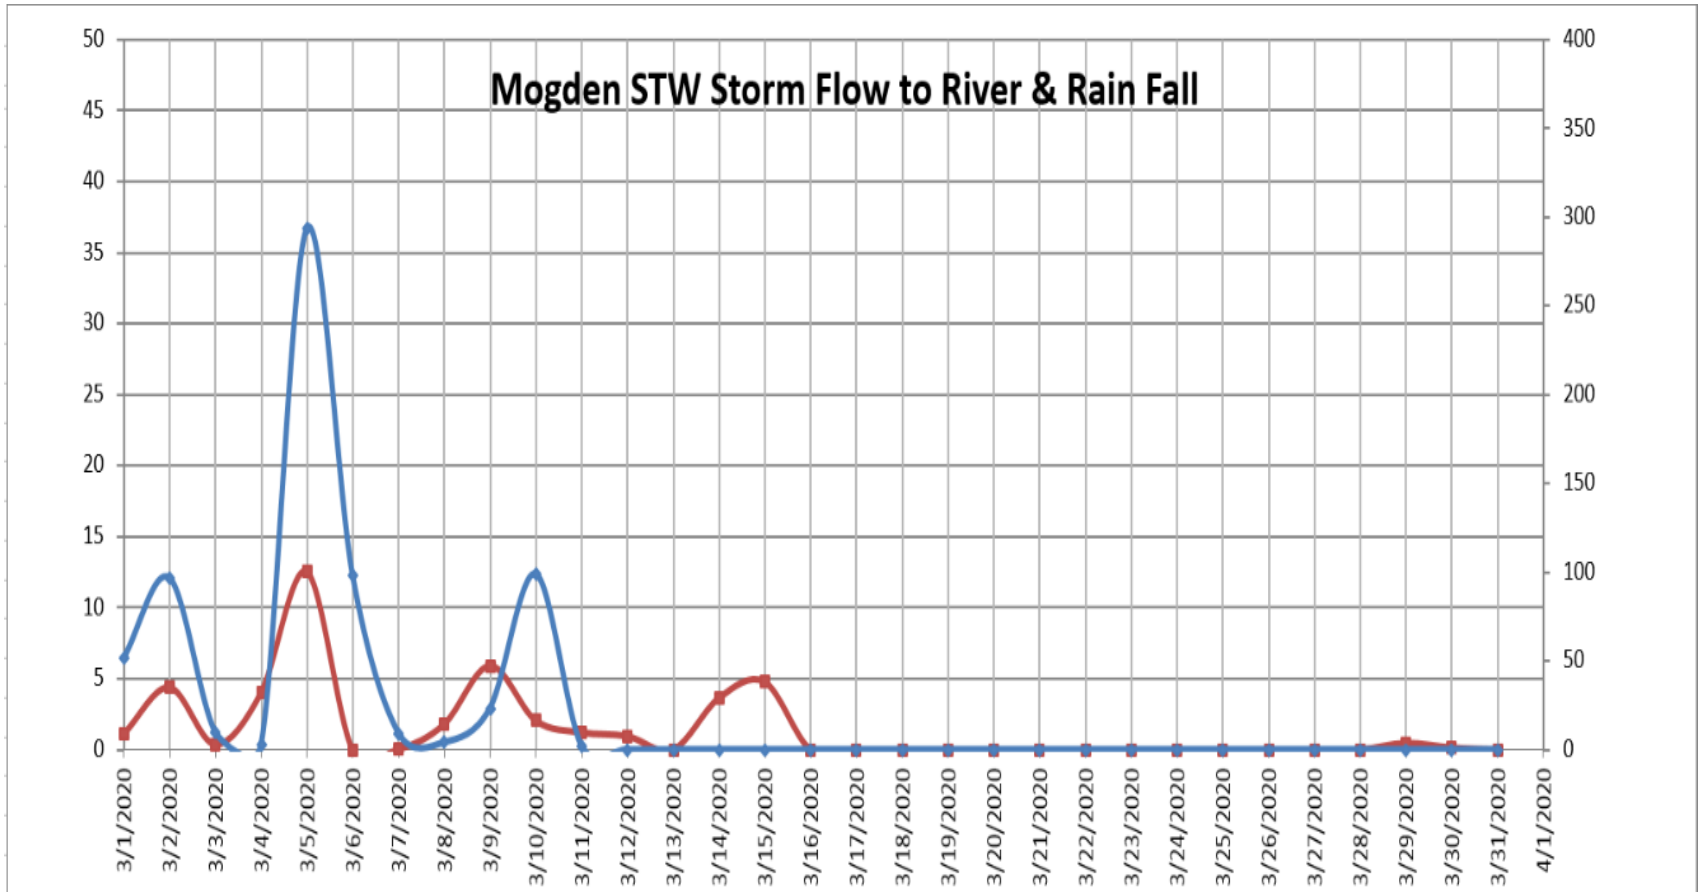

December 2020

November 2020

October 2020

September 2020

August 2020

July 2020

June 2020

Mogden STW Rain Fall and Storm Flow to River (June 2020)

May 2020

April 2020

March 2020

February 2020

January 2020