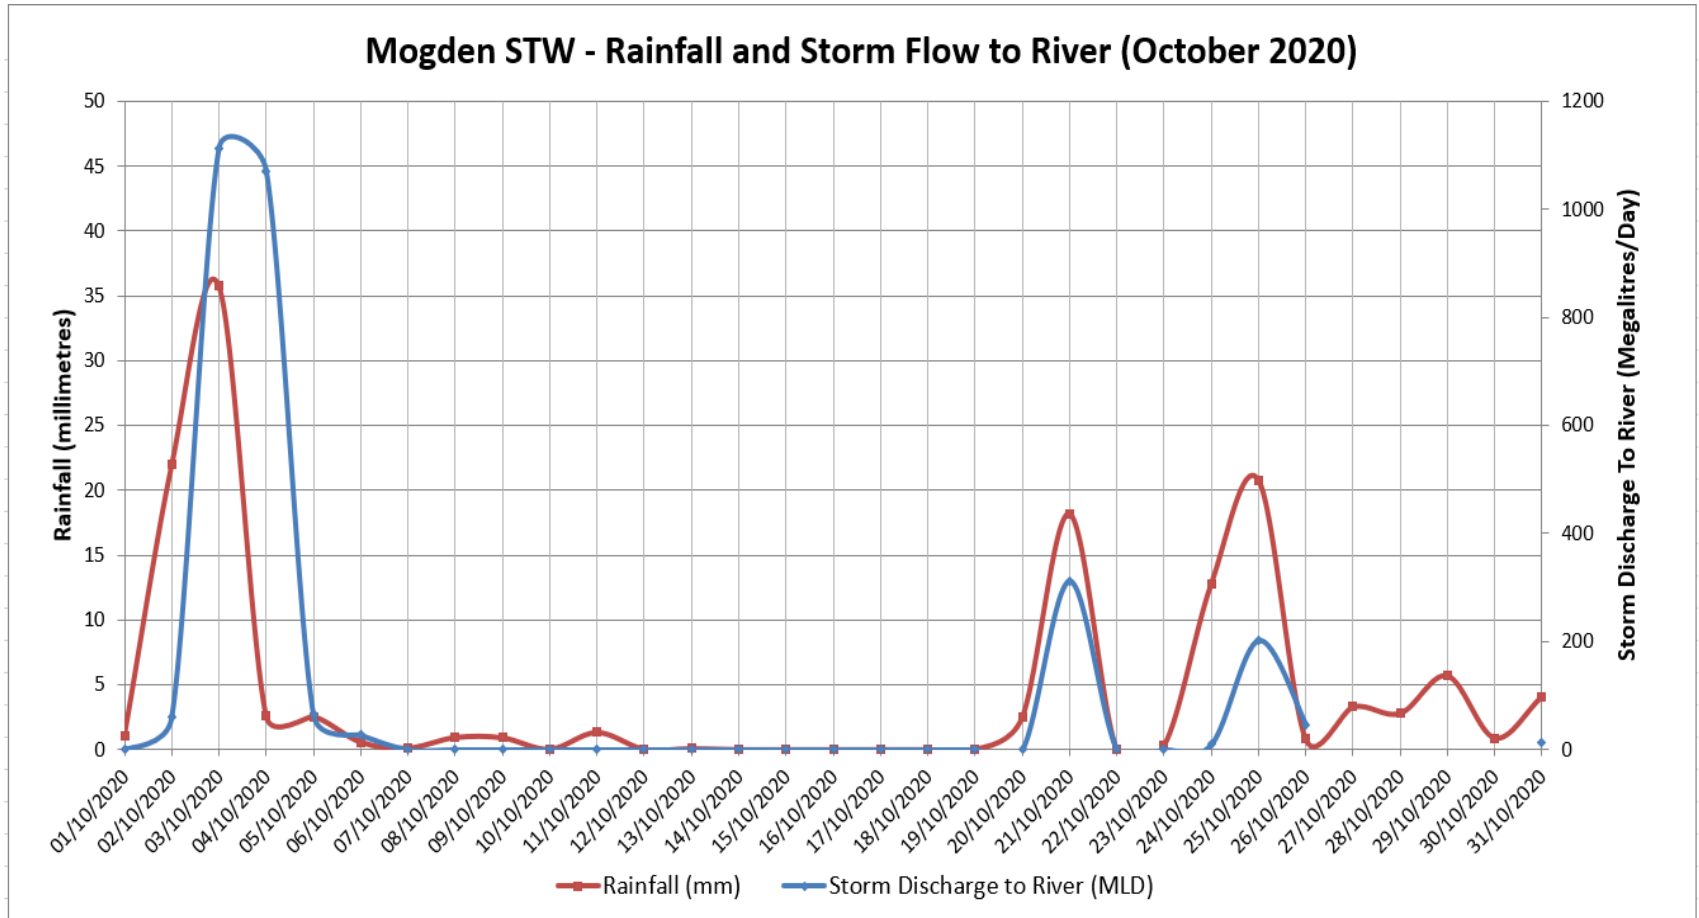

December 2020

November 2020

October 2020

September 2020

August 2020

July 2020

June 2020

Mogden STW Rain Fall and Storm Flow to River (June 2020)

May 2020

April 2020

March 2020

February 2020

January 2020