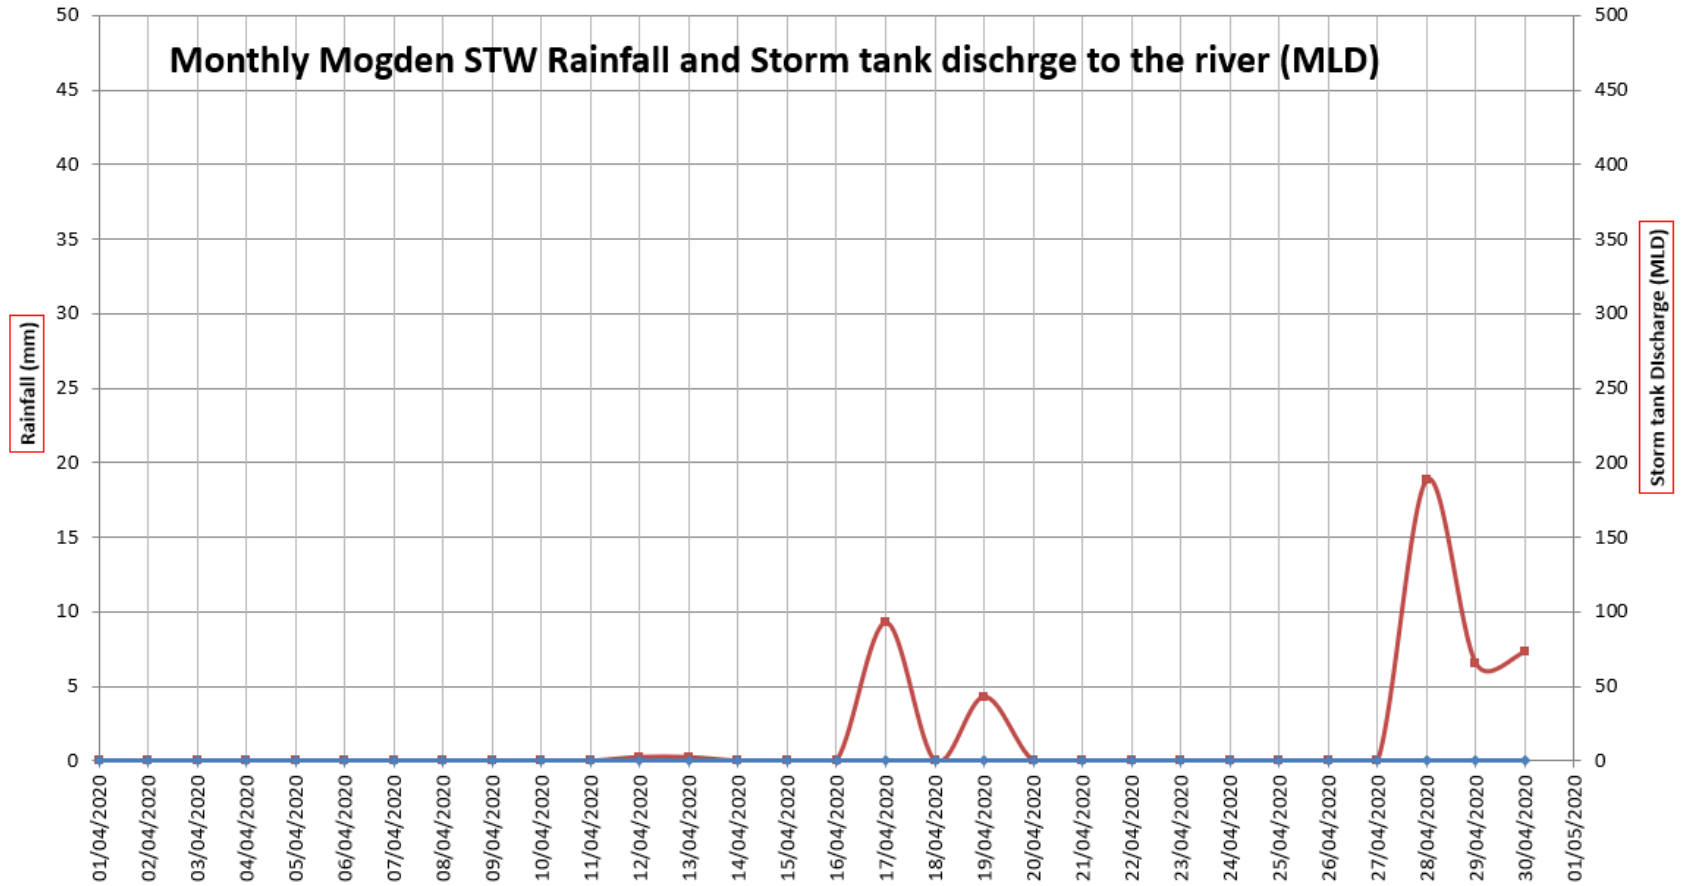

December 2020

November 2020

October 2020

September 2020

August 2020

July 2020

June 2020

Mogden STW Rain Fall and Storm Flow to River (June 2020)

May 2020

April 2020

March 2020

February 2020

January 2020