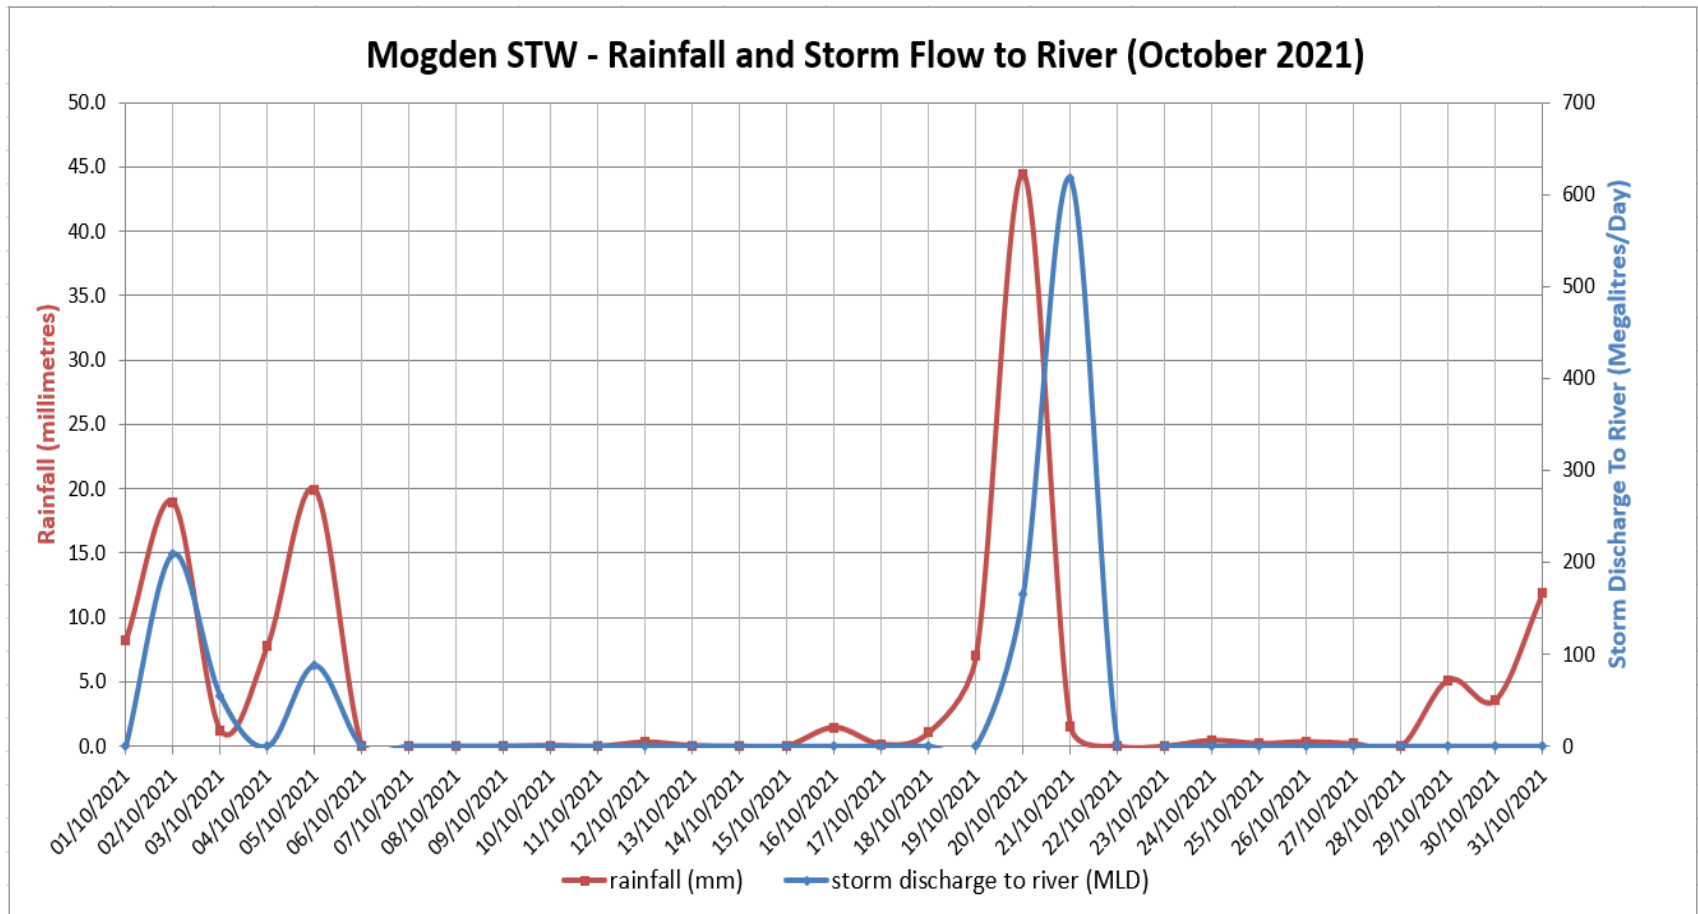

December 2021

November 2021

November 2021

October 2021

September 2021

August 2021

July 2021

June 2021

Mogden STW - Rainfall and Storm Flow to River (June 2021)

May 2021

Mogden STW - Rainfall and Storm Flow to River (May 2021)

April 2021

March 2021

February 2021

January 2021