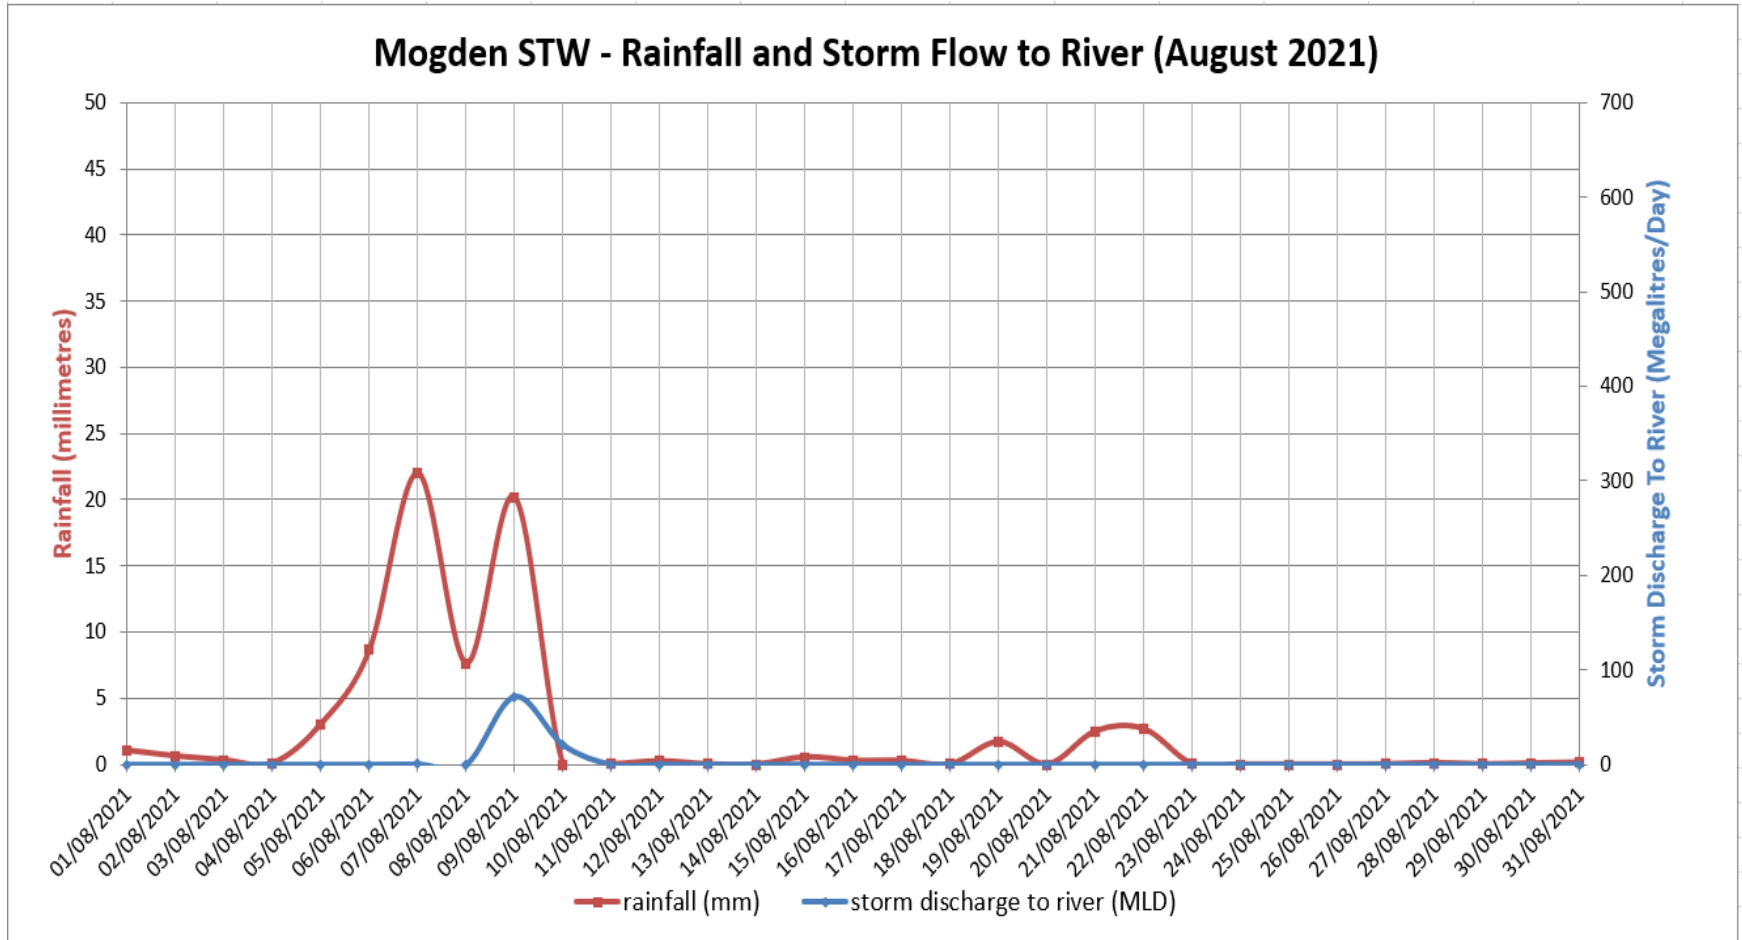

December 2021

November 2021

November 2021

October 2021

September 2021

August 2021

July 2021

June 2021

Mogden STW - Rainfall and Storm Flow to River (June 2021)

May 2021

Mogden STW - Rainfall and Storm Flow to River (May 2021)

April 2021

March 2021

February 2021

January 2021