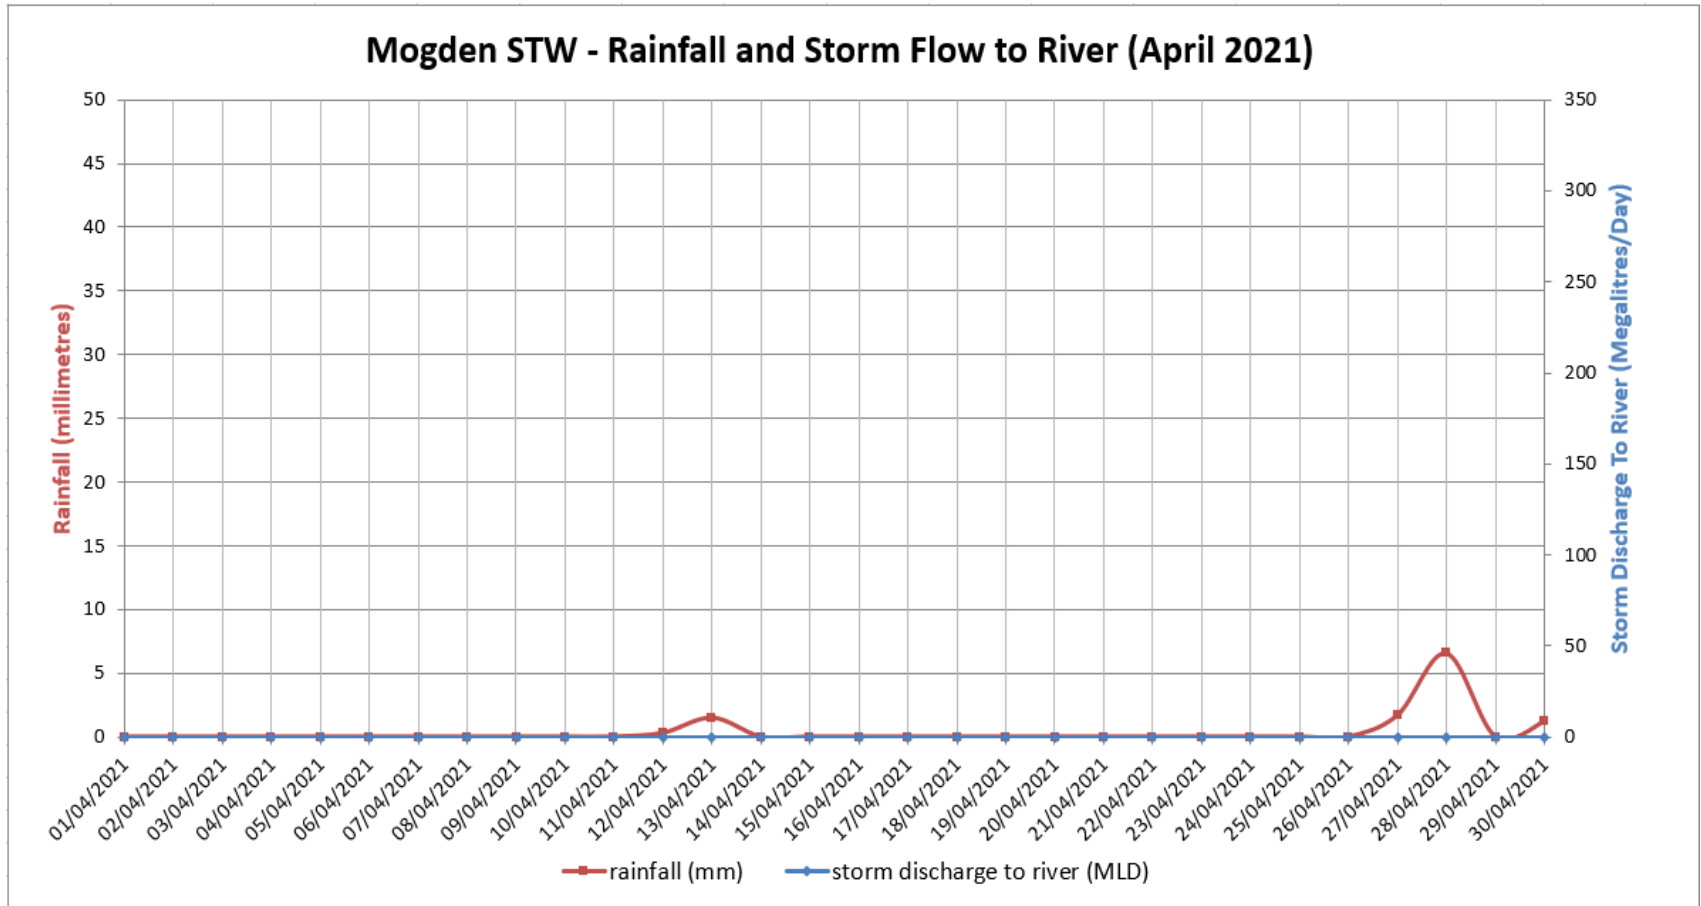

Mogden STW - Rainfall and Storm Flow to River (June 2021)

May 2021

Mogden STW - Rainfall and Storm Flow to River (May 2021)

April 2021

March 2021

February 2021

January 2021