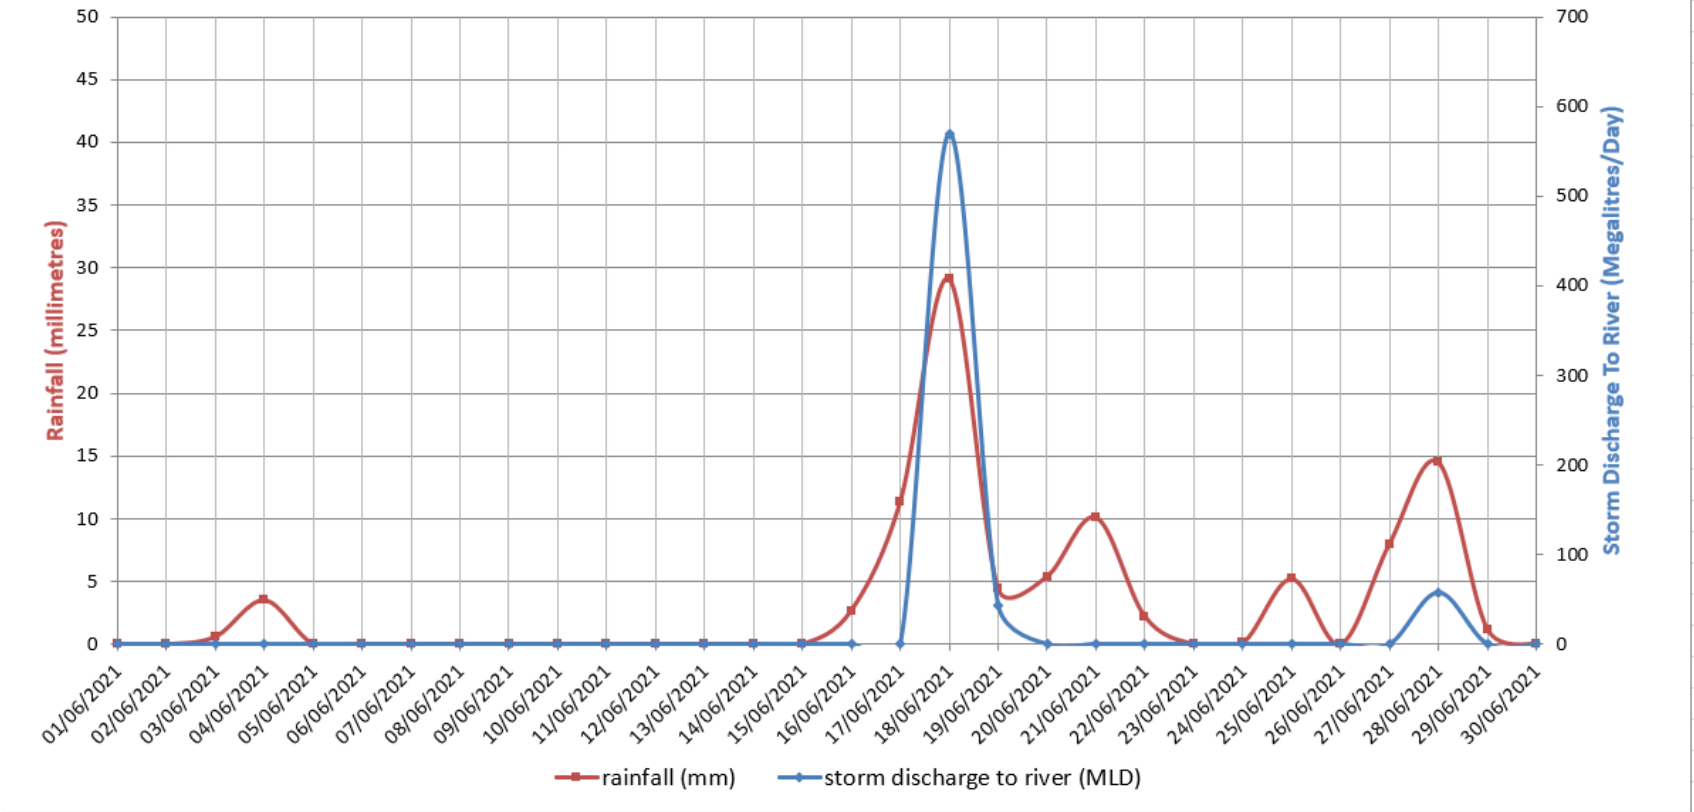

December 2021

November 2021

November 2021

October 2021

September 2021

August 2021

July 2021

June 2021

Mogden STW - Rainfall and Storm Flow to River (June 2021)

May 2021

Mogden STW - Rainfall and Storm Flow to River (May 2021)

April 2021

March 2021

February 2021

January 2021