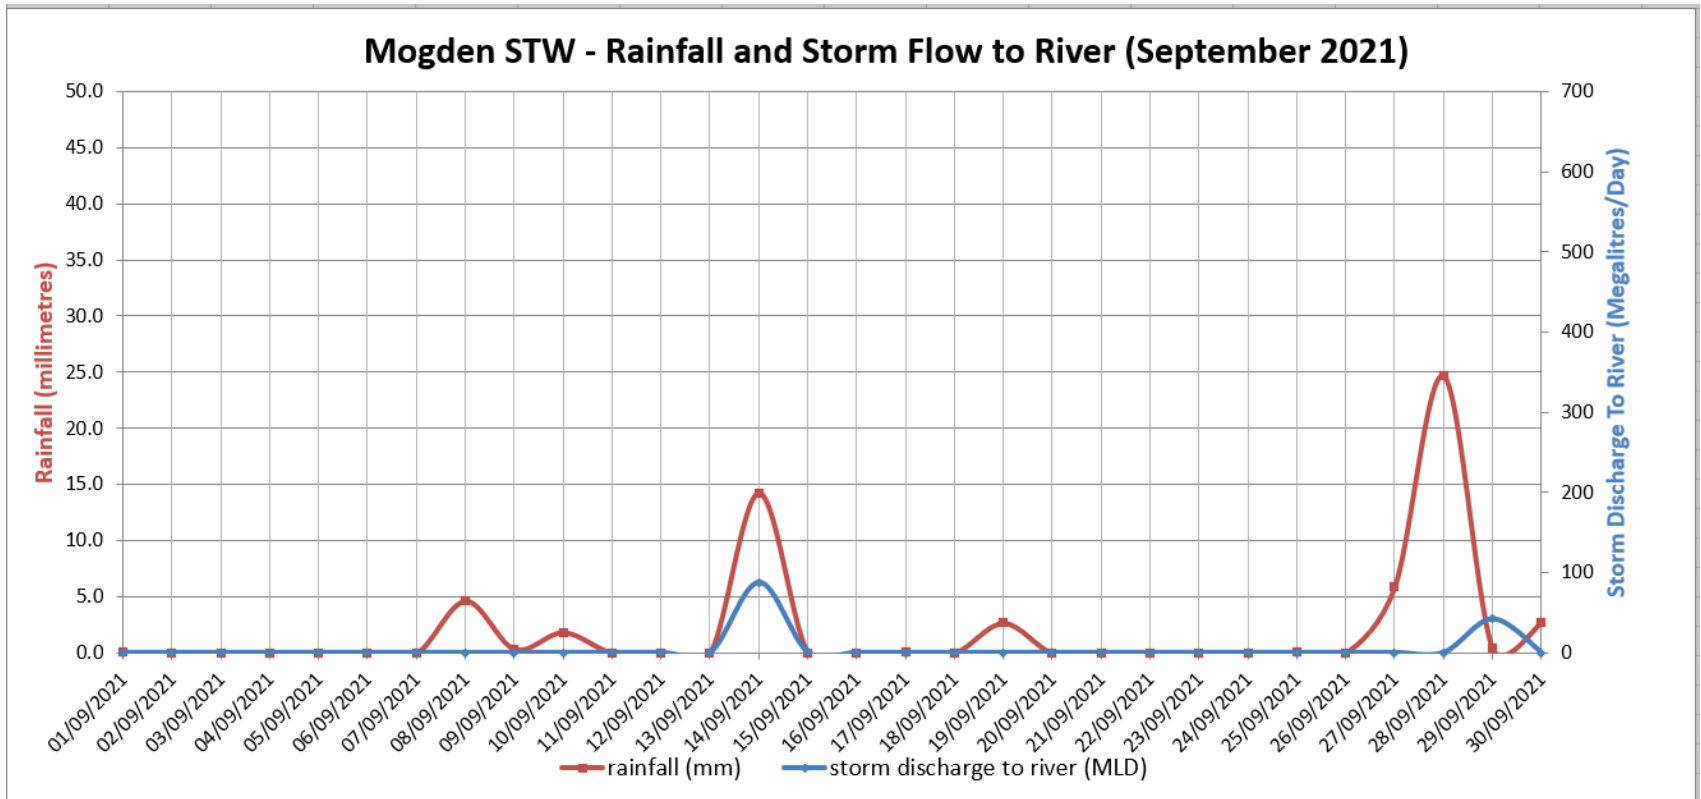

December 2021

November 2021

November 2021

October 2021

September 2021

August 2021

July 2021

June 2021

Mogden STW - Rainfall and Storm Flow to River (June 2021)

May 2021

Mogden STW - Rainfall and Storm Flow to River (May 2021)

April 2021

March 2021

February 2021

January 2021