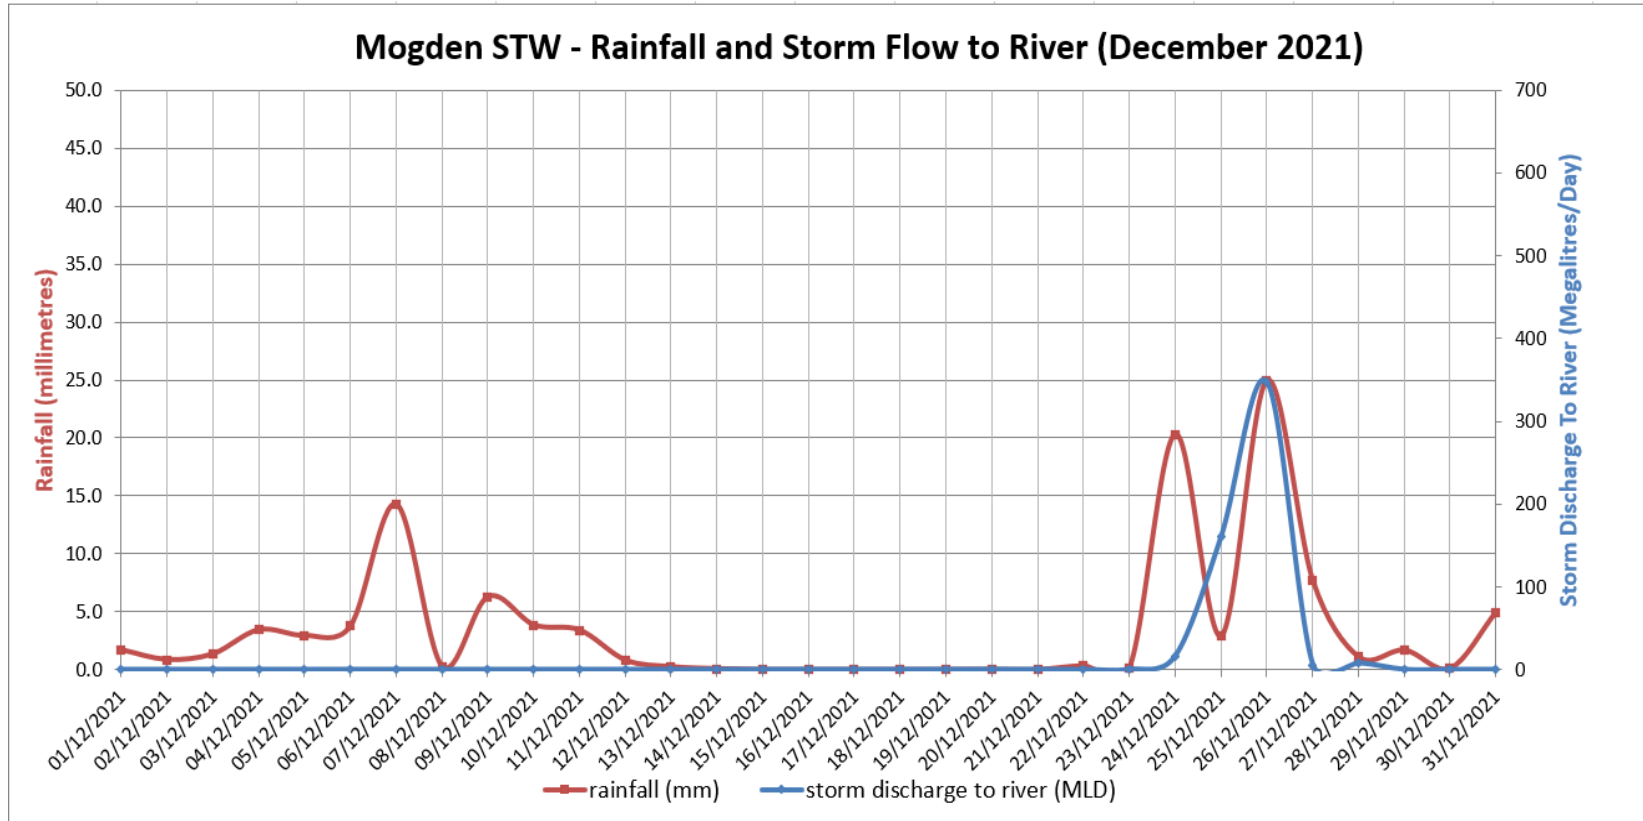

December 2021

November 2021

November 2021

October 2021

September 2021

August 2021

July 2021

June 2021

Mogden STW - Rainfall and Storm Flow to River (June 2021)

May 2021

Mogden STW - Rainfall and Storm Flow to River (May 2021)

April 2021

March 2021

February 2021

January 2021