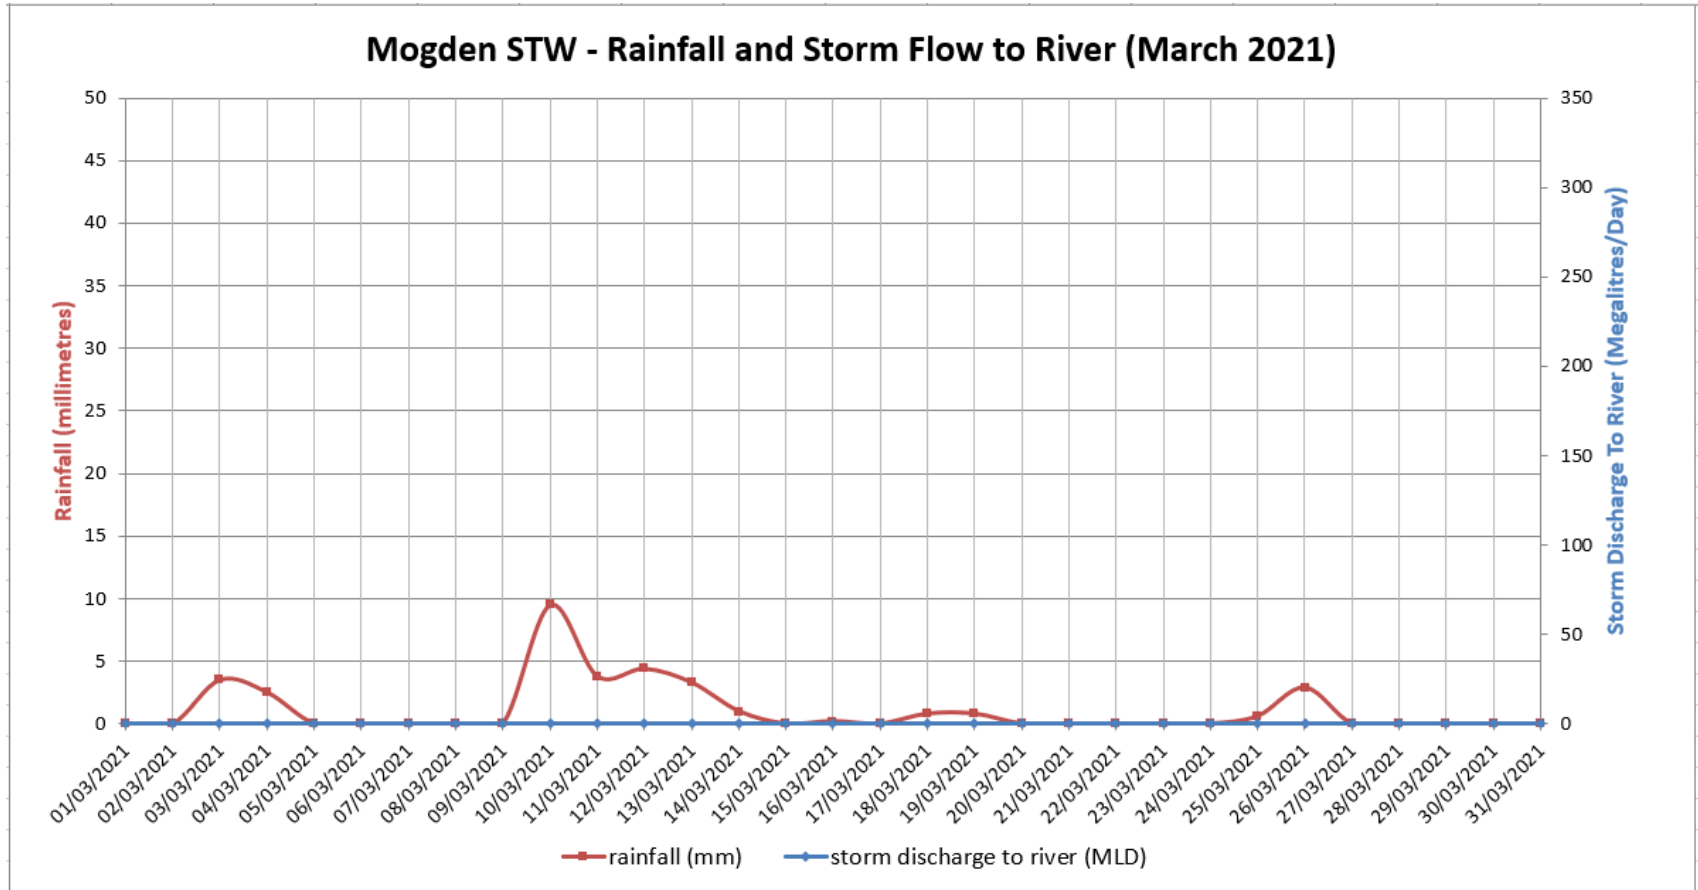

Mogden STW - Rainfall and Storm Flow to River (June 2021)

May 2021

Mogden STW - Rainfall and Storm Flow to River (May 2021)

April 2021

March 2021

February 2021

January 2021