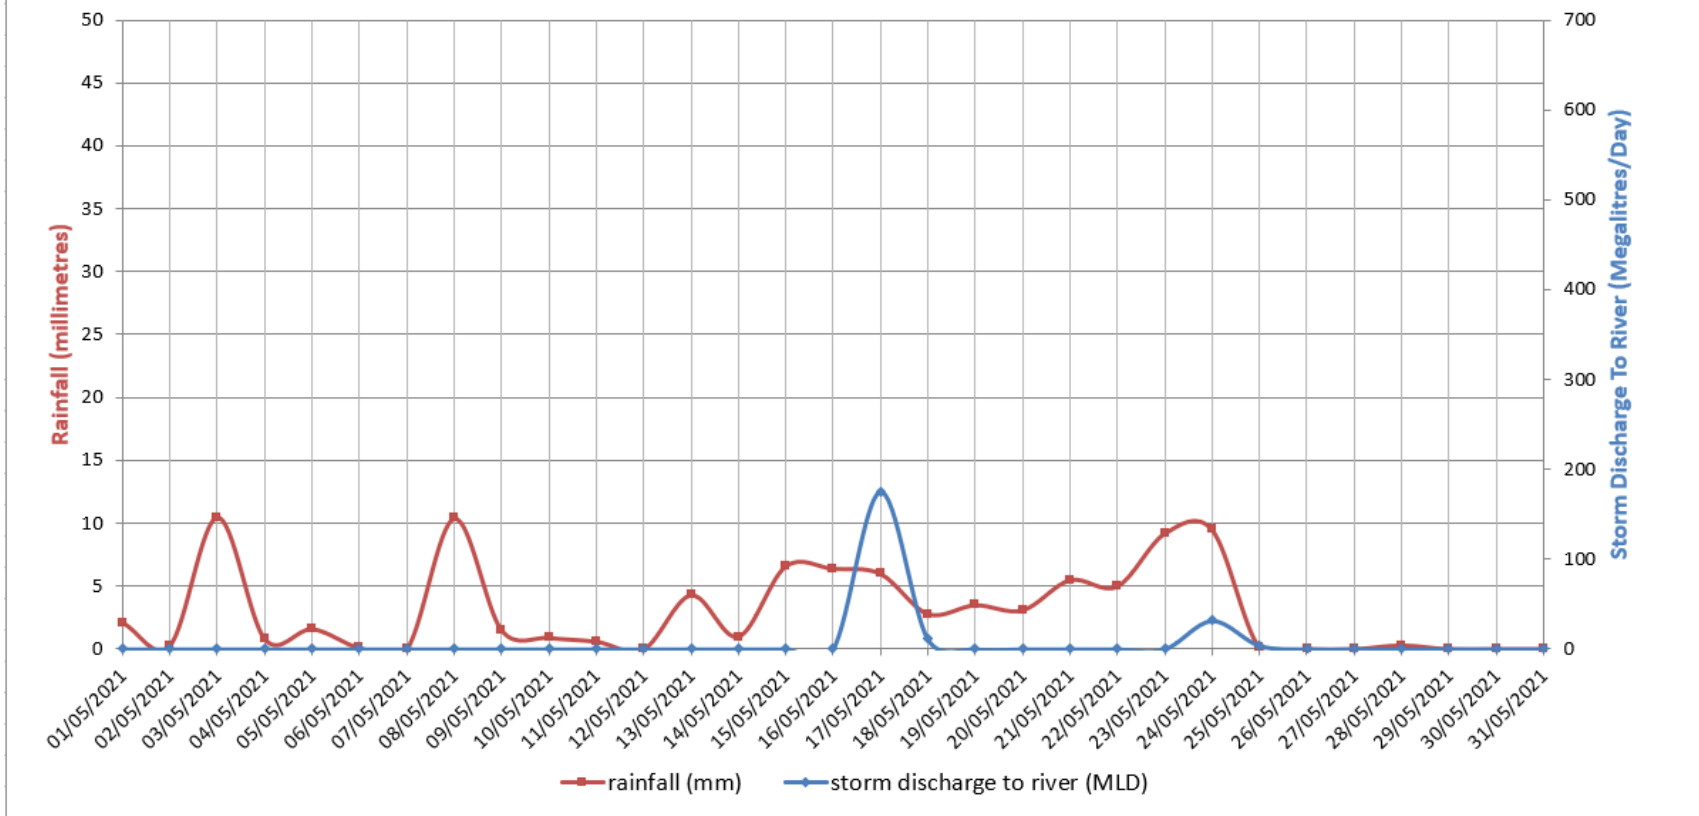

December 2021

November 2021

November 2021

October 2021

September 2021

August 2021

July 2021

June 2021

Mogden STW - Rainfall and Storm Flow to River (June 2021)

May 2021

Mogden STW - Rainfall and Storm Flow to River (May 2021)

April 2021

March 2021

February 2021

January 2021