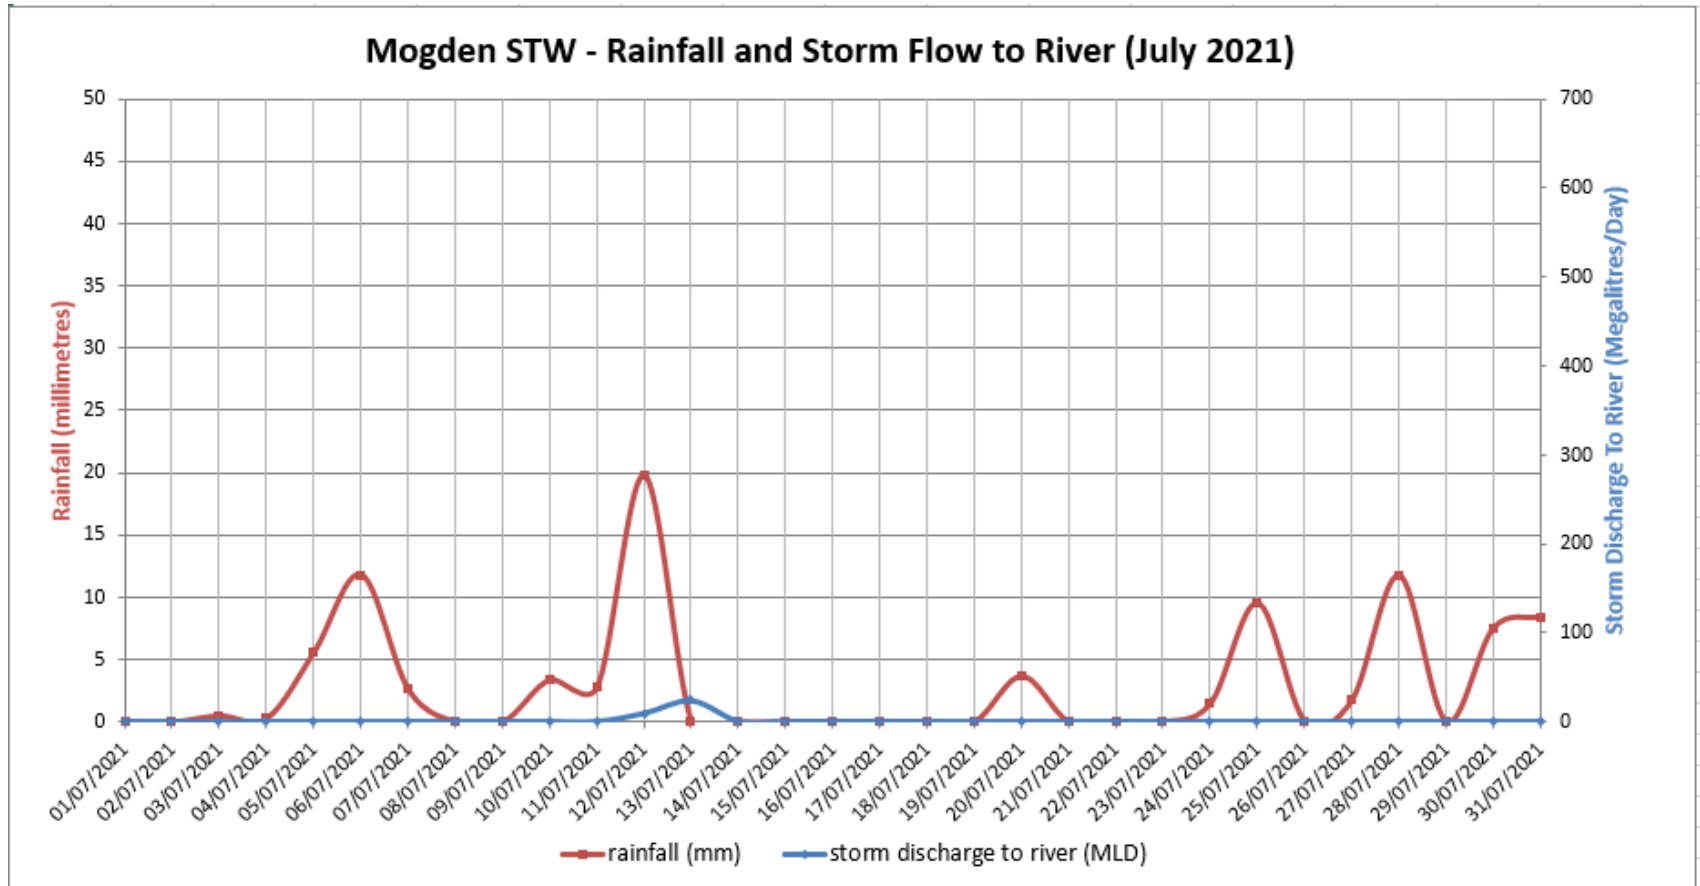

December 2021

November 2021

November 2021

October 2021

September 2021

August 2021

July 2021

June 2021

Mogden STW - Rainfall and Storm Flow to River (June 2021)

May 2021

Mogden STW - Rainfall and Storm Flow to River (May 2021)

April 2021

March 2021

February 2021

January 2021