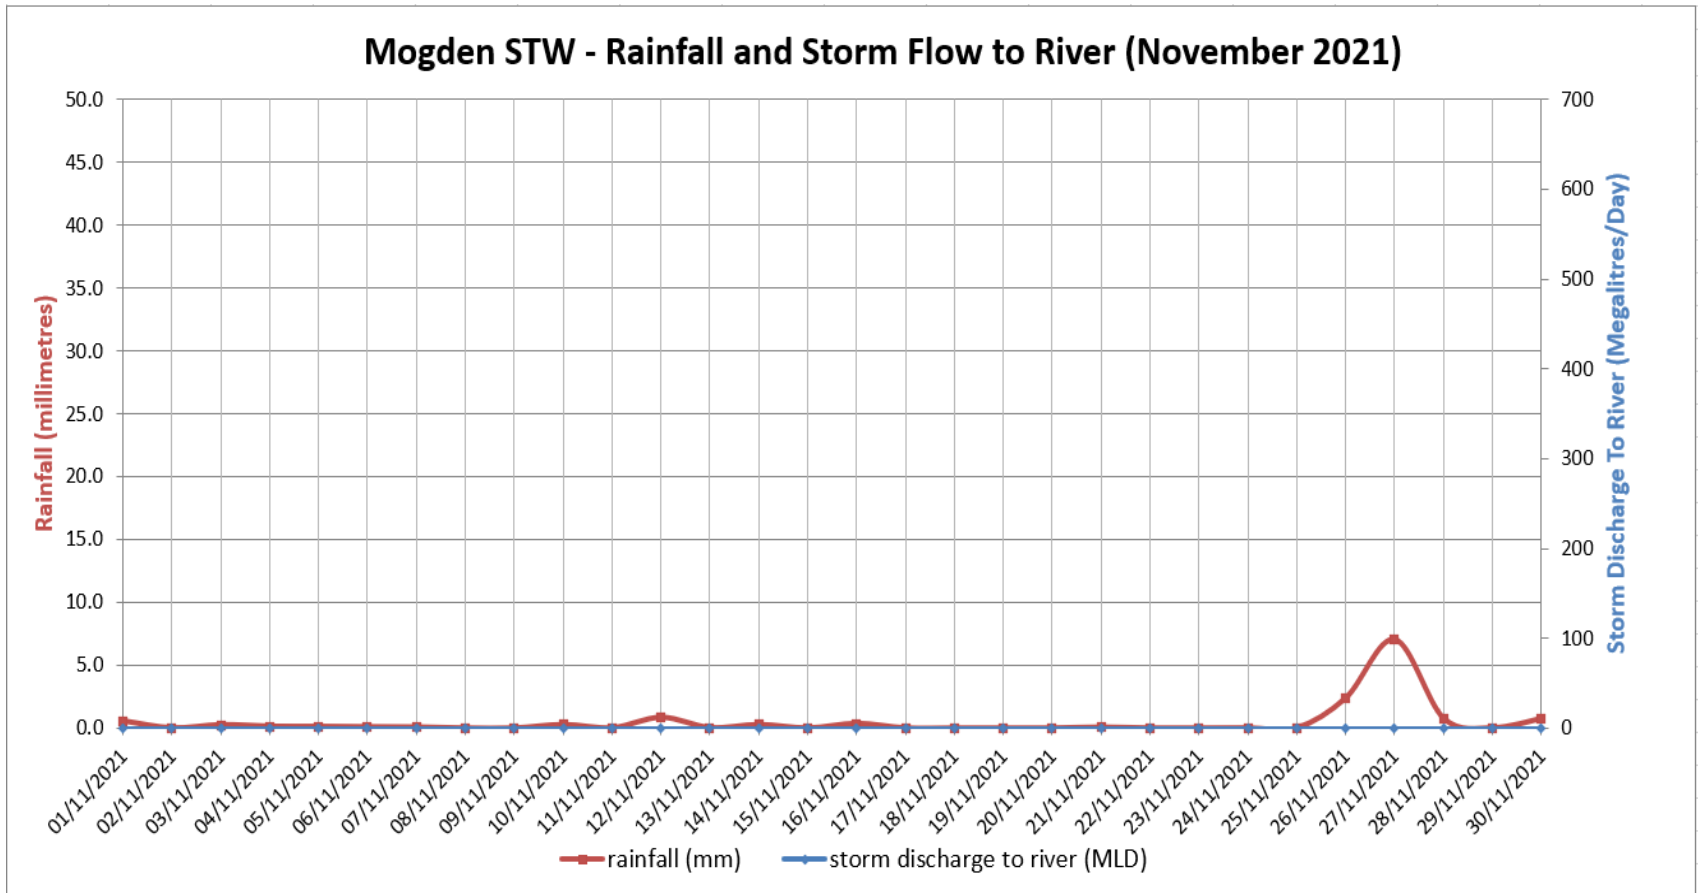

December 2021

November 2021

November 2021

October 2021

September 2021

August 2021

July 2021

June 2021

Mogden STW - Rainfall and Storm Flow to River (June 2021)

May 2021

Mogden STW - Rainfall and Storm Flow to River (May 2021)

April 2021

March 2021

February 2021

January 2021