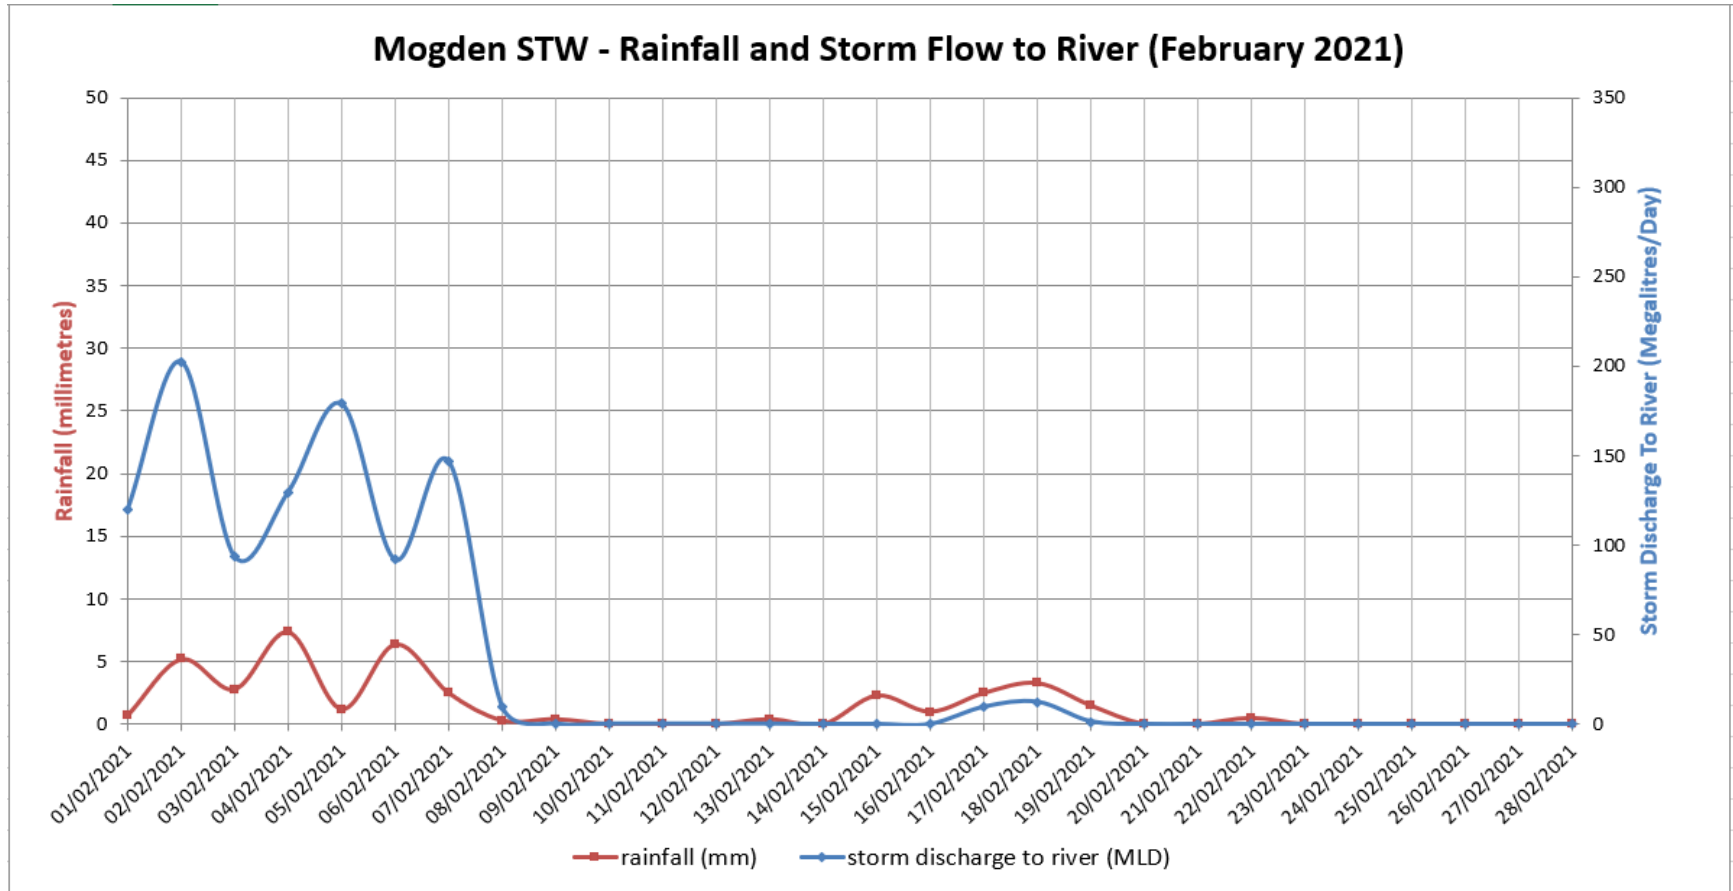

Mogden STW - Rainfall and Storm Flow to River (June 2021)

May 2021

Mogden STW - Rainfall and Storm Flow to River (May 2021)

April 2021

March 2021

February 2021

January 2021